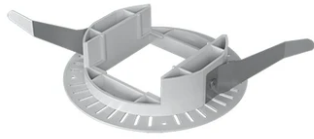

Kap 80 Plus Square Fixed Optic Spot

■ 05.7454.GL - Gold

Recessed luminaire with LED light source. Power supply not included Diffusing lens included.

Main specifications

Number of heads	1	Net lumen (lm)	1113
Lamp category	LED	Mountings	Ceiling recessed
Power (W)	13.4W	Environment	Indoor
CCT (K)	3000K		
CRI	90		

Optical

LED type	LED array
Light distribution	Symmetric
Optical type	Spot
Beam angle (°)	18
Beam angle C90-270 (°)	19

Beam Angle: 18°	h(m)	E(lx)	D(m)
	1	4231	0.31
	2	1058	0.63
	3	470	0.94
	4	264	1.26
	5	169	1.57

Luminous flux luminaire
1113 lm (EXTREME CUT OFF)

Electrical

Voltage (V)	17,8	Emergency	Without
Current (mA)	700	Insulation class	III
Dimmable	Yes		
Driver	Remote		
Driver type	Electronic, Electronic dimmable, Electronic dimmable 1- 10V, Electronic dimmable DALI		

Certification / Marking

Physical

Color	Gold	Length (mm)	74
Orientation	Fixed		
Recessed depth (mm)	150		
Weight (kg)	0,241		
Spot diameter (mm)	80		

Kap 80 Plus Square Fixed Optic Spot

Installation frame No Trim
08.9103.00