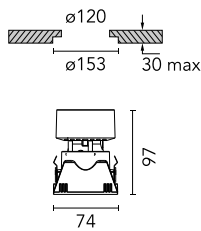

Kap 80 Plus Square Fixed Optic Spot

■ 05.7454.GL - Gold

Recessed luminaire with LED light source. Power supply not included Diffusing lens included.

Main specifications

Number of heads	1	Net lumen (lm)	1113
Lamp category	LED	Mountings	Ceiling recessed
Power (W)	13.4W	Environment	Indoor
CCT (K)	3000K		
CRI	90		

Optical

LED type	LED array
Light distribution	Symmetric
Optical type	Spot
Beam angle (°)	18
Beam angle C90-270 (°)	19

Beam Angle: 18°	h(m)	E(lx)	D(m)
	1	4231	0.31
	2	1058	0.63
	3	470	0.94
	4	264	1.26
	5	169	1.57

Certification / Marking

Physical

Color	Gold	Length (mm)	74
Orientation	Fixed		
Recessed depth (mm)	150		
Weight (kg)	0,241		
Spot diameter (mm)	80		

Kap 80 Plus Square Fixed Optic Spot

Installation frame No Trim
08.9103.00