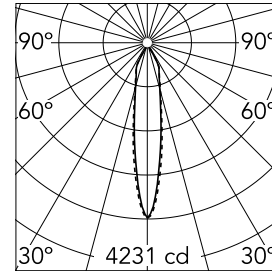

Kap 80 Plus Square Fixed Optic Spot

■ 05.7454.GL - Gold

Recessed luminaire with LED light source. Power supply not included Diffusing lens included.

Main specifications

Number of heads	1	Net lumen (lm)	1113
Lamp category	LED	Mountings	Ceiling recessed
Power (W)	13.4W	Environment	Indoor
CCT (K)	3000K		
CRI	90		

Optical

LED type	LED array
Light distribution	Symmetric
Optical type	Spot
Beam angle (°)	18
Beam angle C90-270 (°)	19

Beam Angle: 18°	h(m)	E(lx)	D(m)
	1	4231	0.31
	2	1058	0.63
	3	470	0.94
	4	264	1.26
	5	169	1.57

Certification / Marking

Physical

Color	Gold	Length (mm)	74
Orientation	Fixed		
Recessed depth (mm)	150		
Weight (kg)	0,241		
Spot diameter (mm)	80		

Kap 80 Plus Square Fixed Optic Spot

Installation frame No Trim
08.9103.00