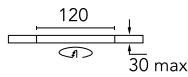

Kap 80 Plus Square Fixed Optic Medium

Update

05.7412.B1 - White

Recessed luminaire with LED light source. Power supply not included Diffusing lens included.