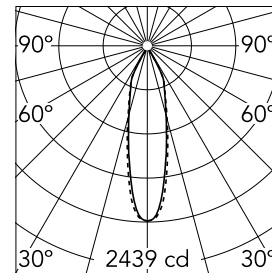

Kap 80 Plus Square Fixed Optic Medium

Update

05.7412.B1 - White

Recessed luminaire with LED light source. Power supply not included Diffusing lens included.

Main specifications

Number of heads	1	Net lumen (lm)	935
Lamp category	LED	Mountings	Ceiling recessed
Power (W)	13.4W	Environment	Indoor dry location
CCT (K)	3000K		
CRI	90		

Optical

Lighting type	Direct
LED type	LED array
Light distribution	Symmetric
Optical type	Medium
Beam angle (°)	25
Beam angle C90-270 (°)	27
Efficiency (lm/W)	69

Beam Angle:	25°		
h(m)	E(lx)	D(m)	
1	2439	0.45	
2	610	0.90	
3	271	1.34	
4	152	1.79	
5	98	2.24	