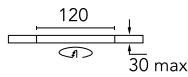

Kap 80 Plus Square Fixed Optic Flood

Update

■ 05.7456.BU - Blue

Recessed luminaire with LED light source. Power supply not included Diffusing lens included.