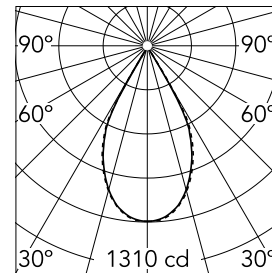

Kap 80 Plus Square Fixed Optic Flood

Update

■ 05.7456.BU - Blue

Recessed luminaire with LED light source. Power supply not included Diffusing lens included.

Main specifications

Number of heads	1	Net lumen (lm)	973
Lamp category	LED	Mountings	Ceiling recessed
Power (W)	13.4W	Environment	Indoor dry location
CCT (K)	3000K		
CRI	90		

Optical

LED type	LED array
Light distribution	Symmetric Flood
Optical type	Flood
Beam angle (°)	55
Beam angle C90-270 (°)	56
Efficiency (lm/W)	72

Beam Angle:	55°		
	h(m)	E(lx)	D(m)
	1	1310	1.04
	2	327	2.09
	3	146	3.13
	4	82	4.18
	5	52	5.22