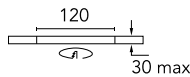

Kap 80 Plus Square Adjustable Optic Spot

Update

■ 05.7462.74 - Black

Recessed luminaire with LED light source. Power supply not included Diffusing lens included.