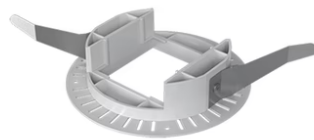

Continuous current power supply of 13-20W, 110/240V – 50/60Hz with power current selected through adjustable 300 mA – 15W / 350 mA – 18W / 400/450/500/550/600/ 650/700/750/800/850/900 mA – 15W. switch. 0/1-10V or push dimming
60.9188

Installation frame No Trim
08.9103.00

Continuous current power supply, Mains dimming, leading & trailing edge 220/240V – 50/60Hz, 300mA-14W / 350mA-17W / 400mA-19W / 450/500/600/650/700/750/800/900mA – 20W
60.9467