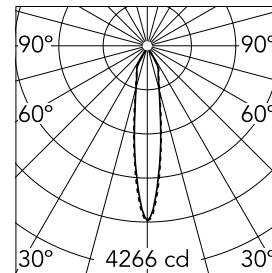

Kap 80 Plus Square Adjustable Optic Spot

Update

■ 05.7462.74 - Black

Recessed luminaire with LED light source. Power supply not included Diffusing lens included.

Main specifications

Number of heads	1	CRI	90
Lamp category	LED	Net lumen (lm)	1080
Power (W)	13W	Mountings	Ceiling recessed
System power (W)	13.4	Environment	Indoor dry location
CCT (K)	3000K		

Optical

LED type	LED array
Light distribution	Symmetric
Optical type	Spot
Beam angle (°)	18
Beam angle C90-270 (°)	18
UGRL	16
Efficiency (lm/W)	80

Beam Angle:	18°		
	h(m)	E(lx)	D(m)
	1	4266	0.31
	2	1066	0.62
	3	474	0.93
	4	267	1.24
	5	171	1.54