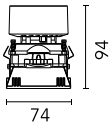

Kap 80 Plus Square Adjustable Optic Spot

Update

■ 05.7462.74 - Black

Recessed luminaire with LED light source. Power supply not included Diffusing lens included.