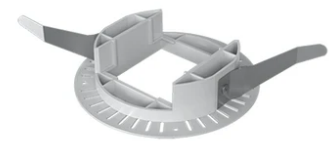

Installation frame No Trim
08.9103.00