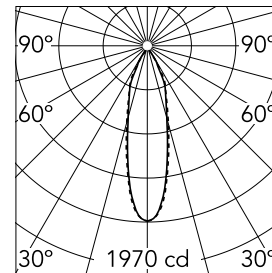

Optical

| | |
|-------------------------------|-----------|
| Lighting type | Direct |
| LED type | LED array |
| Light distribution | Symmetric |
| Optical type | Medium |
| Beam angle (°) | 27 |
| Beam angle C90-270 (°) | 28 |
| Efficiency (lm/W) | 55 |

| | | | |
|--------------------|--------------|-------------|--|
| Beam Angle: | 27° | | |
| h(m) | E(lx) | D(m) | |
| 1 | 1970 | 0.47 | |
| 2 | 492 | 0.94 | |
| 3 | 219 | 1.41 | |
| 4 | 123 | 1.88 | |
| 5 | 79 | 2.36 | |

Physical

| | | | |
|----------------------------|------------|---------------------|-----|
| Color | Blue | Rotation (°) | 360 |
| Orientation | Adjustable | | |
| Recessed depth (mm) | 150 | | |
| Weight (kg) | 0,241 | | |
| Tilt (°) | 20 | | |