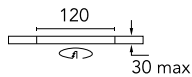

Kap 80 Plus Square Adjustable Optic Medium

Update

■ 05.7416.BU - Blue

Recessed luminaire with LED light source. Power supply not included Diffusing lens included.