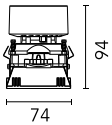

Kap 80 Plus Square Adjustable Optic Medium

Update

■ 05.7416.BU - Blue

Recessed luminaire with LED light source. Power supply not included Diffusing lens included.