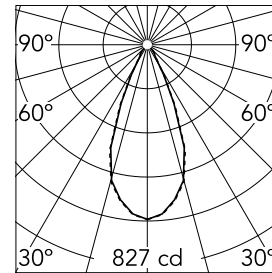

### Optical

<b>Lighting type</b>	Direct
<b>LED type</b>	Phosphor LED
<b>Light distribution</b>	Symmetric
<b>Optical type</b>	Flood
<b>Beam angle (°)</b>	45
<b>Beam angle C90-270 (°)</b>	45

<b>Beam Angle:</b>	45°		
<b>h(m)</b>	<b>E(lx)</b>	<b>D(m)</b>	
1	827	0.82	
2	207	1.64	
3	92	2.46	
4	52	3.28	
5	33	4.11	

Luminous flux luminaire  
592 lm (EXTREME CUT OFF)

### Physical

<b>Color</b>	White
<b>Orientation</b>	Fixed
<b>Weight (kg)</b>	0.84
<b>Spot diameter (mm)</b>	105