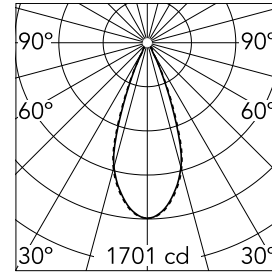

### Main specifications

<b>Number of heads</b>	1	<b>Net lumen (lm)</b>	946
<b>Lamp category</b>	LED	<b>Mountings</b>	Ceiling recessed
<b>Power (W)</b>	17W	<b>Environment</b>	Indoor dry location
<b>CCT (K)</b>	2700K		
<b>CRI</b>	90		

### Optical

<b>Lighting type</b>	Direct
<b>LED type</b>	LED array
<b>Light distribution</b>	Symmetric
<b>Optical type</b>	Flood
<b>Beam angle (°)</b>	40
<b>Beam angle C90-270 (°)</b>	40
<b>Efficiency (lm/W)</b>	55

Beam Angle: 40°		
h(m)	E(lx)	D(m)
1	1701	0.72
2	425	1.44
3	189	2.16
4	106	2.87
5	68	3.59

Luminous flux luminaire  
946 lm (EXTREME CUT OFF)

### Physical

<b>Color</b>	White
<b>Orientation</b>	Fixed
<b>Weight (kg)</b>	0.84