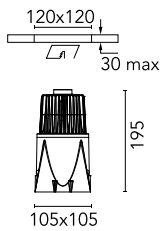

## Kap 105 Square Dali

03.4583.B1.DA - White

Recessed luminaire with LED light source. Remote electronic transformer 220/240V included.

### Main specifications

<b>Number of heads</b>	1	<b>Net lumen (lm)</b>	946
<b>Lamp category</b>	LED	<b>Mountings</b>	Ceiling recessed
<b>Power (W)</b>	17W	<b>Environment</b>	Indoor dry location
<b>CCT (K)</b>	2700K		
<b>CRI</b>	90		

Beam Angle: 40°		
h(m)	E(lx)	D(m)
1	1701	0.72
2	425	1.44
3	189	2.16
4	106	2.87
5	68	3.59

Luminous flux luminaire  
946 lm (EXTREME CUT OFF)

### Physical

<b>Color</b>	White
<b>Orientation</b>	Fixed
<b>Weight (kg)</b>	0.84