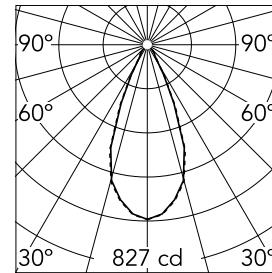

### Main specifications

<b>Number of heads</b>	1	<b>Net lumen (lm)</b>	592
<b>Lamp category</b>	LED	<b>Mountings</b>	Ceiling recessed
<b>Power (W)</b>	17W	<b>Environment</b>	Indoor dry location
<b>CCT (K)</b>	3000K		
<b>CRI</b>	98		

### Optical

<b>Lighting type</b>	Direct
<b>LED type</b>	Phosphor LED
<b>Light distribution</b>	Symmetric
<b>Optical type</b>	Flood
<b>Beam angle (°)</b>	45
<b>Beam angle C90-270 (°)</b>	45
<b>Efficiency (lm/W)</b>	34

<b>Beam Angle:</b>	45°		
<b>h(m)</b>	<b>E(lx)</b>	<b>D(m)</b>	
1	827	0.82	
2	207	1.64	
3	92	2.46	
4	52	3.28	
5	33	4.11	

Luminous flux luminaire  
592 lm (EXTREME CUT OFF)

### Physical

<b>Color</b>	White
<b>Orientation</b>	Fixed
<b>Weight (kg)</b>	0.84