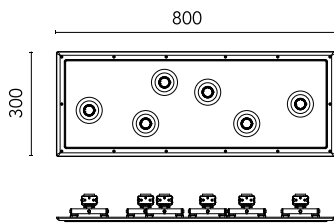

Juncos Soft Plate 6L

SA.5202.5.120 - Raw

Semi-recessed LED luminaire for indoor applications. Seamless integration in the architectural environment by Soft Architecture technology. Power supply not included.

Main specifications

Mountings	Ceiling recessed
Environment	Indoor dry location

Optical

Lighting type	Direct
Light distribution	Symmetric

Electrical

Emergency	Without
------------------	---------

Physical

Color	Raw
Orientation	Fixed
Recessed depth (mm)	360
Weight (kg)	5.8