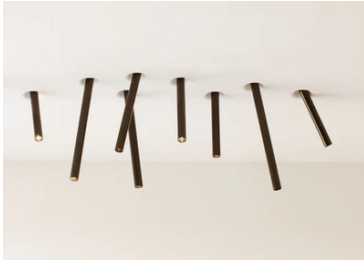

Juncos Soft Plate 6L

SA.5202.5.120 - Raw

Semi-recessed LED luminaire for indoor applications. Seamless integration in the architectural environment by Soft Architecture technology. Power supply not included.

Main specifications

Mountings	Ceiling recessed
Environment	Indoor dry location

Optical

Lighting type	Direct
Light distribution	Symmetric

Electrical

Emergency	Without
------------------	---------

Physical

Color	Raw
Orientation	Fixed
Recessed depth (mm)	360
Weight (kg)	5.8

Note

Pre-wired product for serial connection to constant current. Lighting Rods to be ordered separately.

Juncos Soft Plate 6L

Continuous current power supply of 17/24/32W, 220/240V – 50/60Hz with power current selected through adjustable 350 mA -17W / 500 mA – 24W / 700 mA – 32W switch
60.8656