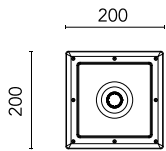

Main specifications

| | |
|--------------------|---------------------|
| Mountings | Ceiling recessed |
| Environment | Indoor dry location |

Optical

| | |
|---------------------------|-----------|
| Lighting type | Direct |
| Light distribution | Symmetric |