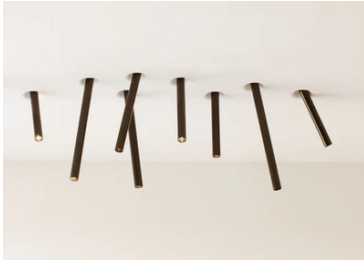

Juncos Soft Plate 1L

■ SA.5200.5.120 - Raw

Semi-recessed LED luminaire for indoor applications. Seamless integration in the architectural environment by Soft Architecture technology. Power supply not included.

Main specifications

| | |
|--------------------|---------------------|
| Mountings | Ceiling recessed |
| Environment | Indoor dry location |

Optical

| | |
|---------------------------|-----------|
| Lighting type | Direct |
| Light distribution | Symmetric |

Note

Pre-wired product to be connected to constant current. Lighting Rods to be ordered separately.

Juncos Soft Plate 1L

Continuous current power supply of 25W, 110/240V – 50/60Hz with power current selected through adjustable 350 mA-18W / 400 mA – 21W / 500mA – 25W /600mA – 30W /700/750/900 mA – 32W switch. 1-10V or push dimming, synchronisation cables not included.
60.8533