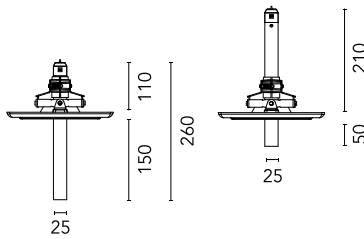

Junco 250 mm

08.8595.40A - White

Luminaire that offers many possibilities. Can be individually focused and their recessed height is adjustable.

Main specifications

Lamp category	LED	Environment	Indoor
Power (W)	2.2W		
CRI	90		
Net lumen (lm)	130		
Mountings	Ceiling recessed		

Optical

Lighting type	Direct
LED type	Power LED
Light distribution	Symmetric
Optical type	Accent light
Beam angle (°)	15

Electrical

Voltage (V)	3.00
Dimmable	No
Driver	Remote
Driver type	Electronic
Emergency	Without

Physical

Color	White	Rotation (°)	360
Orientation	Adjustable	Length (mm)	250
Recessed depth (mm)	210		
Weight (kg)	0.13		
Tilt (°)	20		

Note

Soft Plate to be order separately.

Certification / Marking

Junco 250 mm