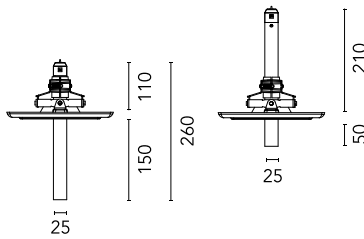

Junco 250 mm

■ 08.8595.06A - Chrome

Luminaire that offers many possibilities. Can be individually focused and their recessed height is adjustable.

Main specifications

Lamp category	LED	Environment	Indoor
Power (W)	2.2W		
CRI	90		
Net lumen (lm)	130		
Mountings	Ceiling recessed		

Optical

Lighting type	Direct
LED type	Power LED
Light distribution	Symmetric
Optical type	Accent light
Beam angle (°)	15

Electrical

Voltage (V)	3.00
Dimmable	No
Driver	Remote
Driver type	Electronic
Emergency	Without

Physical

Color	Chrome	Rotation (°)	360
Orientation	Adjustable	Length (mm)	250
Recessed depth (mm)	210		
Weight (kg)	0.13		
Tilt (°)	20		

Note

Soft Plate to be order separately.

Certification / Marking

Junco 250 mm