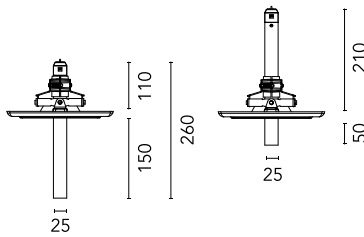

## Junco 250 mm

■ 08.8590.AAA - Black

Luminaire that offers many possibilities. Can be individually focused and their recessed height is adjustable.

### Main specifications

<b>Lamp category</b>	LED	<b>Mountings</b>	Ceiling recessed
<b>Power (W)</b>	2.2W	<b>Environment</b>	Indoor dry location
<b>CCT (K)</b>	3000K		
<b>CRI</b>	80		
<b>Net lumen (lm)</b>	173		

### Physical

<b>Color</b>	Black	<b>Rotation (°)</b>	360
<b>Orientation</b>	Adjustable	<b>Length (mm)</b>	250
<b>Recessed depth (mm)</b>	210		
<b>Weight (kg)</b>	0.13		
<b>Tilt (°)</b>	20		