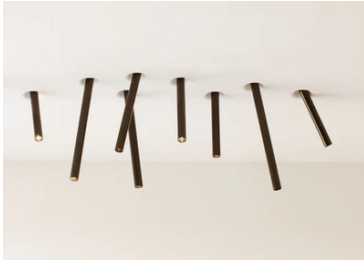

## Junco 250 mm

■ 08.8590.AAA - Black

Luminaire that offers many possibilities. Can be individually focused and their recessed height is adjustable.