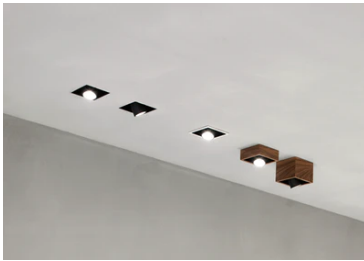

Johnny ø80 Trim 1L Round

03.0700.40 - White

Recessed luminaire with LED light source. Power supply not included.

Main specifications

Number of heads	1	Net lumen (lm)	399
Lamp category	LED	Mountings	Ceiling recessed
Power (W)	6.2W	Environment	Indoor
CCT (K)	3000K		
CRI	90		

Optical

Lighting type	Direct
LED type	Power LED
Light distribution	Symmetric
Optical type	Spot
Beam angle (°)	11
Beam angle C90-270 (°)	11

Beam Angle:	11°		
h(m)	E(lx)	D(m)	
1	7629	0.19	
2	1907	0.38	
3	848	0.57	
4	477	0.76	
5	305	0.95	

Certification / Marking

Physical

Color	White
Orientation	Adjustable
Recessed depth (mm)	102
Weight (kg)	0.24
Tilt (°)	20

Note

Accessories included (honeycomb and screening crosspiece).

Johnny ø80 Trim 1L Round