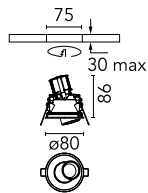

Johnny ø80 Trim 1L Round

03.0700.40 - White

Recessed luminaire with LED light source. Power supply not included.

Main specifications

Number of heads	1	Net lumen (lm)	399
Lamp category	LED	Mountings	Ceiling recessed
Power (W)	6.2W	Environment	Indoor
CCT (K)	3000K		
CRI	90		

Optical

Lighting type	Direct
LED type	Power LED
Light distribution	Symmetric
Optical type	Spot
Beam angle (°)	11
Beam angle C90-270 (°)	11

Beam Angle:	11°		
h(m)	E(lx)	D(m)	
1	7629	0.19	
2	1907	0.38	
3	848	0.57	
4	477	0.76	
5	305	0.95	

Certification / Marking

Physical

Color	White
Orientation	Adjustable
Recessed depth (mm)	102
Weight (kg)	0.24
Tilt (°)	20

Note

Accessories included (honeycomb and screening crosspiece).

Johnny ø80 Trim 1L Round