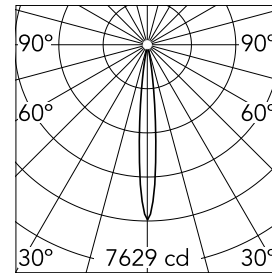

Johnny ø80 Trim 1L Round

03.0700.40 - White

Recessed luminaire with LED light source. Power supply not included.

Main specifications

Number of heads	1	Net lumen (lm)	399
Lamp category	LED	Mountings	Ceiling recessed
Power (W)	6.2W	Environment	Indoor
CCT (K)	3000K		
CRI	90		

Optical

Lighting type	Direct
LED type	Power LED
Light distribution	Symmetric
Optical type	Spot
Beam angle (°)	11
Beam angle C90-270 (°)	11

Beam Angle:	11°		
h(m)	E(lx)	D(m)	
1	7629	0.19	
2	1907	0.38	
3	848	0.57	
4	477	0.76	
5	305	0.95	

Certification / Marking

Physical

Color	White
Orientation	Adjustable
Recessed depth (mm)	102
Weight (kg)	0.24
Tilt (°)	20

Note

Accessories included (honeycomb and screening crosspiece).

Johnny ø80 Trim 1L Round