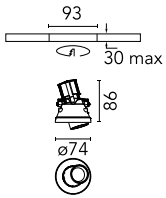

## Johnny ø80 No Trim 1L Round

■ 03.0704.14.NT - Black

Recessed luminaire with LED light source. Power supply not included.

### Physical

<b>Color</b>	Black
<b>Orientation</b>	Adjustable
<b>Recessed depth (mm)</b>	102
<b>Weight (kg)</b>	0.24
<b>Tilt (°)</b>	20