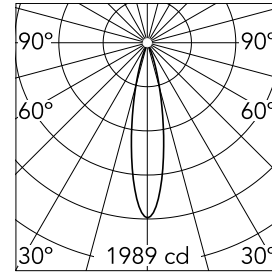

### Main specifications

<b>Number of heads</b>	1	<b>Net lumen (lm)</b>	373
<b>Lamp category</b>	LED	<b>Mountings</b>	Ceiling recessed
<b>Power (W)</b>	6.2W	<b>Environment</b>	Indoor
<b>CCT (K)</b>	3000K		
<b>CRI</b>	90		

### Optical

<b>Lighting type</b>	Direct
<b>LED type</b>	Power LED
<b>Light distribution</b>	Symmetric
<b>Optical type</b>	Medium
<b>Beam angle (°)</b>	21
<b>Beam angle C90-270 (°)</b>	21

<b>Beam Angle:</b>	21°		
<b>h(m)</b>	<b>E(lx)</b>	<b>D(m)</b>	
1	1989	0.37	
2	497	0.74	
3	221	1.12	
4	124	1.49	
5	80	1.86	

Luminous flux luminaire  
373 lm (EXTREME CUT OFF)