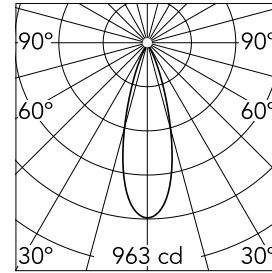

### Main specifications

<b>Number of heads</b>	1	<b>Net lumen (lm)</b>	300
<b>Lamp category</b>	LED	<b>Mountings</b>	Ceiling recessed
<b>Power (W)</b>	6.2W	<b>Environment</b>	Indoor dry location
<b>CCT (K)</b>	2700K		
<b>CRI</b>	90		

### Optical

<b>Lighting type</b>	Direct
<b>LED type</b>	Power LED
<b>Light distribution</b>	Symmetric
<b>Optical type</b>	Flood
<b>Beam angle (°)</b>	31
<b>Beam angle C90-270 (°)</b>	31

<b>Beam Angle:</b>	31°		
	<b>h(m)</b>	<b>E(lx)</b>	<b>D(m)</b>
	1	963	0.55
	2	241	1.10
	3	107	1.65
	4	60	2.20
	5	39	2.75

### Physical

<b>Color</b>	White
<b>Orientation</b>	Adjustable
<b>Recessed depth (mm)</b>	102
<b>Weight (kg)</b>	0.24
<b>Tilt (°)</b>	20