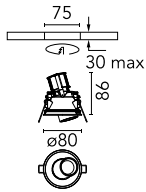

## Johnny Ø 80 Trim 1L Round

03.0709.40A - White

Recessed luminaire with LED light source. Power supply not included.

### Main specifications

<b>Number of heads</b>	1	<b>Net lumen (lm)</b>	300
<b>Lamp category</b>	LED	<b>Mountings</b>	Ceiling recessed
<b>Power (W)</b>	6.2W	<b>Environment</b>	Indoor dry location
<b>CCT (K)</b>	2700K		
<b>CRI</b>	90		

### Physical

<b>Color</b>	White
<b>Orientation</b>	Adjustable
<b>Recessed depth (mm)</b>	102
<b>Weight (kg)</b>	0.24
<b>Tilt (°)</b>	20