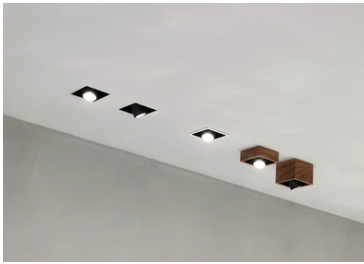

## Johnny Ø 80 Trim 1L Round

03.0709.40 - White

Recessed luminaire with LED light source. Power supply not included.

### Optical

<b>Lighting type</b>	Direct
<b>LED type</b>	Power LED
<b>Light distribution</b>	Symmetric
<b>Optical type</b>	Flood
<b>Beam angle (°)</b>	31
<b>Beam angle C90-270 (°)</b>	31

<b>Beam Angle:</b>	31°		
<b>h(m)</b>	<b>E(lx)</b>	<b>D(m)</b>	
1	963	0.55	
2	241	1.10	
3	107	1.65	
4	60	2.20	
5	39	2.75	