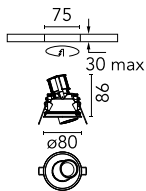

## Johnny Ø 80 Trim 1L Round

03.0709.40 - White

Recessed luminaire with LED light source. Power supply not included.

### Physical

<b>Color</b>	White
<b>Orientation</b>	Adjustable
<b>Recessed depth (mm)</b>	102
<b>Weight (kg)</b>	0.24
<b>Tilt (°)</b>	20