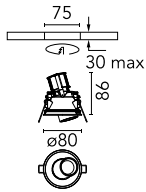

## Johnny Ø 80 Trim 1L Round

■ 03.0709.14A - Black

Recessed luminaire with LED light source. Power supply not included.

### Main specifications

<b>Number of heads</b>	1	<b>Net lumen (lm)</b>	300
<b>Lamp category</b>	LED	<b>Mountings</b>	Ceiling recessed
<b>Power (W)</b>	6.2W	<b>Environment</b>	Indoor dry location
<b>CCT (K)</b>	2700K		
<b>CRI</b>	90		

### Physical

<b>Color</b>	Black
<b>Orientation</b>	Adjustable
<b>Recessed depth (mm)</b>	102
<b>Weight (kg)</b>	0.24
<b>Tilt (°)</b>	20