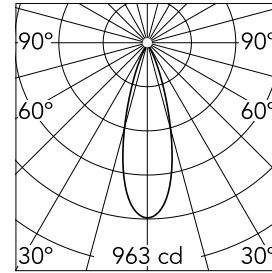

### Main specifications

<b>Number of heads</b>	1	<b>Net lumen (lm)</b>	300
<b>Lamp category</b>	LED	<b>Mountings</b>	Ceiling recessed
<b>Power (W)</b>	6.2W	<b>Environment</b>	Indoor dry location
<b>CCT (K)</b>	2700K		
<b>CRI</b>	90		

### Optical

<b>Lighting type</b>	Direct
<b>LED type</b>	Power LED
<b>Light distribution</b>	Symmetric
<b>Optical type</b>	Flood
<b>Beam angle (°)</b>	31
<b>Beam angle C90-270 (°)</b>	31

<b>Beam Angle:</b>	31°		
	<b>h(m)</b>	<b>E(lx)</b>	<b>D(m)</b>
1	963	0.55	
2	241	1.10	
3	107	1.65	
4	60	2.20	
5	39	2.75	

### Physical

<b>Color</b>	Black
<b>Orientation</b>	Adjustable
<b>Recessed depth (mm)</b>	102
<b>Weight (kg)</b>	0.24
<b>Tilt (°)</b>	20