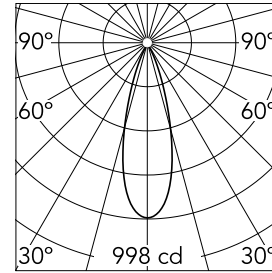

Johnny Ø 80 Trim 1L Round

■ 03.0708.14 - Black

Recessed luminaire with LED light source. Power supply not included.

Main specifications

Number of heads	1	Net lumen (lm)	311
Lamp category	LED	Mountings	Ceiling recessed
Power (W)	6.2W	Environment	Indoor
CCT (K)	3000K		
CRI	90		

Optical

Lighting type	Direct
LED type	Power LED
Light distribution	Symmetric
Optical type	Flood
Beam angle (°)	31
Beam angle C90-270 (°)	31

Beam Angle: 31°

h(m)	E(lx)	D(m)
1	998	0.55
2	249	1.10
3	111	1.65
4	62	2.20
5	40	2.75