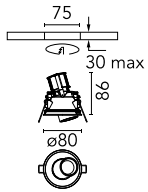

Johnny Ø 80 Trim 1L Round

■ 03.0708.14 - Black

Recessed luminaire with LED light source. Power supply not included.

Main specifications

Number of heads	1	Net lumen (lm)	311
Lamp category	LED	Mountings	Ceiling recessed
Power (W)	6.2W	Environment	Indoor
CCT (K)	3000K		
CRI	90		

Optical

Lighting type	Direct
LED type	Power LED
Light distribution	Symmetric
Optical type	Flood
Beam angle (°)	31
Beam angle C90-270 (°)	31

Beam Angle: 31°

h(m)	E(lx)	D(m)
1	998	0.55
2	249	1.10
3	111	1.65
4	62	2.20
5	40	2.75

Physical

Color	Black
Orientation	Adjustable
Recessed depth (mm)	102
Weight (kg)	0.24
Tilt (°)	20

Note

Accessories included (honeycomb and screening crosspiece).

Johnny Ø 80 Trim 1L Round

Non dimmable continuous current power supply of 220/240V – 50/60Hz with power current selected through adjustable with switch 200 mA – 8,5W / 300 mA – 13W / 350 mA – 15W / 400 mA – 17,5W / 450 mA – 19,5W / 500 mA – 22W
60.9160