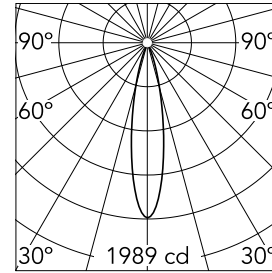

Johnny Ø 80 Trim 1L Round

03.0704.40 - White

Recessed luminaire with LED light source. Power supply not included.

Main specifications

Number of heads	1	Net lumen (lm)	373
Lamp category	LED	Mountings	Ceiling recessed
Power (W)	6.2W	Environment	Indoor
CCT (K)	3000K		
CRI	90		

Optical

Lighting type	Direct
LED type	Power LED
Light distribution	Symmetric
Optical type	Medium
Beam angle (°)	21
Beam angle C90-270 (°)	21

Beam Angle:	21°		
h(m)	E(lx)	D(m)	
1	1989	0.37	
2	497	0.74	
3	221	1.12	
4	124	1.49	
5	80	1.86	