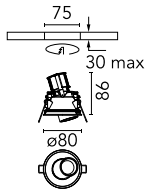

Johnny Ø 80 Trim 1L Round

03.0704.40 - White

Recessed luminaire with LED light source. Power supply not included.

Main specifications

Number of heads	1	Net lumen (lm)	373
Lamp category	LED	Mountings	Ceiling recessed
Power (W)	6.2W	Environment	Indoor
CCT (K)	3000K		
CRI	90		

Optical

Lighting type	Direct
LED type	Power LED
Light distribution	Symmetric
Optical type	Medium
Beam angle (°)	21
Beam angle C90-270 (°)	21

Beam Angle:	21°		
h(m)	E(lx)	D(m)	
1	1989	0.37	
2	497	0.74	
3	221	1.12	
4	124	1.49	
5	80	1.86	

Physical

Color	White
Orientation	Adjustable
Recessed depth (mm)	102
Weight (kg)	0.24
Tilt (°)	20

Note

Accessories included (honeycomb and screening crosspiece).

Johnny Ø 80 Trim 1L Round

Non dimmable continuous current power supply of 220/240V – 50/60Hz with power current selected through adjustable with switch 200 mA – 8,5W / 300 mA – 13W / 350 mA – 15W / 400 mA – 17,5W / 450 mA – 19,5W / 500 mA – 22W
60.9160