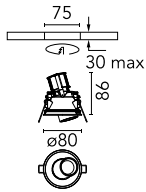

Johnny Ø 80 Trim 1L Round

■ 03.0704.14 - Black

Recessed luminaire with LED light source. Power supply not included.

Main specifications

Number of heads	1	Net lumen (lm)	373
Lamp category	LED	Mountings	Ceiling recessed
Power (W)	6.2W	Environment	Indoor
CCT (K)	3000K		
CRI	90		

Optical

Lighting type	Direct
LED type	Power LED
Light distribution	Symmetric
Optical type	Medium
Beam angle (°)	21
Beam angle C90-270 (°)	21

Beam Angle:	21°		
h(m)	E(lx)	D(m)	
1	1989	0.37	
2	497	0.74	
3	221	1.12	
4	124	1.49	
5	80	1.86	

Physical

Color	Black
Orientation	Adjustable
Recessed depth (mm)	102
Weight (kg)	0.24
Tilt (°)	20

Note

Accessories included (honeycomb and screening crosspiece).

Johnny Ø 80 Trim 1L Round

Non dimmable continuous current power supply of 220/240V – 50/60Hz with power current selected through adjustable with switch 200 mA – 8,5W / 300 mA – 13W / 350 mA – 15W / 400 mA – 17,5W / 450 mA – 19,5W / 500 mA – 22W
60.9160