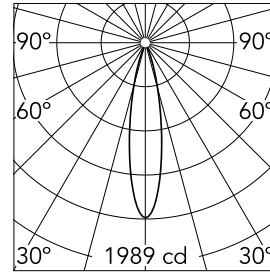

Johnny Ø 80 Trim 1L Round

■ 03.0704.14 - Black

Recessed luminaire with LED light source. Power supply not included.

Main specifications

Number of heads	1	Net lumen (lm)	373
Lamp category	LED	Mountings	Ceiling recessed
Power (W)	6.2W	Environment	Indoor
CCT (K)	3000K		
CRI	90		

Optical

Lighting type	Direct
LED type	Power LED
Light distribution	Symmetric
Optical type	Medium
Beam angle (°)	21
Beam angle C90-270 (°)	21

Beam Angle:	21°		
h(m)	E(lx)	D(m)	
1	1989	0.37	
2	497	0.74	
3	221	1.12	
4	124	1.49	
5	80	1.86	