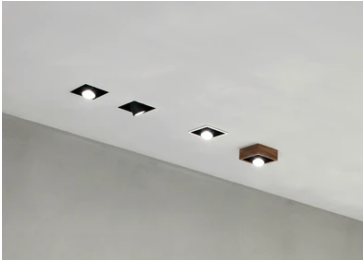

## Johnny Ø 80 Trim 1L Round

03.0701.40A - White

Recessed luminaire with LED light source. Power supply not included.