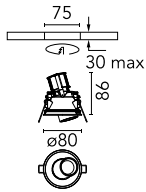

## Johnny Ø 80 Trim 1L Round

03.0701.40A - White

Recessed luminaire with LED light source. Power supply not included.

### Main specifications

<b>Number of heads</b>	1	<b>Net lumen (lm)</b>	385
<b>Lamp category</b>	LED	<b>Mountings</b>	Ceiling recessed
<b>Power (W)</b>	6.2W	<b>Environment</b>	Indoor dry location
<b>CCT (K)</b>	2700K		
<b>CRI</b>	90		

### Optical

<b>Lighting type</b>	Direct
<b>LED type</b>	Power LED
<b>Light distribution</b>	Symmetric
<b>Optical type</b>	Spot
<b>Beam angle (°)</b>	11
<b>Beam angle C90-270 (°)</b>	11

<b>Beam Angle:</b>	11°		
<b>h(m)</b>	<b>E(lx)</b>	<b>D(m)</b>	
1	7360	0.19	
2	1840	0.38	
3	818	0.57	
4	460	0.76	
5	294	0.95	

### Physical

<b>Color</b>	White
<b>Orientation</b>	Adjustable
<b>Recessed depth (mm)</b>	102
<b>Weight (kg)</b>	0.24
<b>Tilt (°)</b>	20