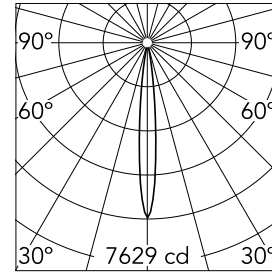

Johnny Ø 80 Trim 1L Round

03.0700.40A - White

Recessed luminaire with LED light source. Power supply not included.

Main specifications

Number of heads	1	Net lumen (lm)	399
Lamp category	LED	Mountings	Ceiling recessed
Power (W)	6.2W	Environment	Indoor dry location
CCT (K)	3000K		
CRI	90		

Optical

Lighting type	Direct
LED type	Power LED
Light distribution	Symmetric
Optical type	Spot
Beam angle (°)	11
Beam angle C90-270 (°)	11

Beam Angle:	11°		
h(m)	E(lx)	D(m)	
1	7629	0.19	
2	1907	0.38	
3	848	0.57	
4	477	0.76	
5	305	0.95	