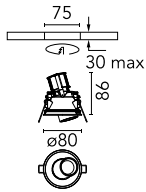

Johnny Ø 80 Trim 1L Round

03.0700.40A - White

Recessed luminaire with LED light source. Power supply not included.

Main specifications

Number of heads	1	Net lumen (lm)	399
Lamp category	LED	Mountings	Ceiling recessed
Power (W)	6.2W	Environment	Indoor dry location
CCT (K)	3000K		
CRI	90		

Optical

Lighting type	Direct
LED type	Power LED
Light distribution	Symmetric
Optical type	Spot
Beam angle (°)	11
Beam angle C90-270 (°)	11

Beam Angle:	11°		
h(m)	E(lx)	D(m)	
1	7629	0.19	
2	1907	0.38	
3	848	0.57	
4	477	0.76	
5	305	0.95	

Physical

Color	White
Orientation	Adjustable
Recessed depth (mm)	102
Weight (kg)	0.24
Tilt (°)	20

Note

Accessories included (honeycomb and screening crosspiece).

Johnny Ø 80 Trim 1L Round

Continuous current power supply of 13-20W, 110/240V – 50/60Hz with power current selected through adjustable 300 mA – 15W / 350 mA – 18W / 400/450/500/550/600/ 650/700/750/800/850/900 mA – 15W. switch. 0/1-10V or push dimming
60.9188