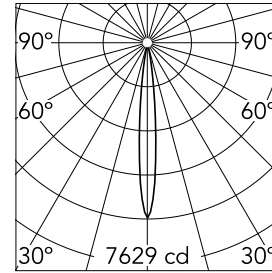

Johnny Ø 80 Trim 1L Round

■ 03.0700.14A - Black

Recessed luminaire with LED light source. Power supply not included.

Main specifications

Number of heads	1	Net lumen (lm)	399
Lamp category	LED	Mountings	Ceiling recessed
Power (W)	6.2W	Environment	Indoor dry location
CCT (K)	3000K		
CRI	90		

Optical

Lighting type	Direct
LED type	Power LED
Light distribution	Symmetric
Optical type	Spot
Beam angle (°)	11
Beam angle C90-270 (°)	11

Beam Angle:	11°		
h(m)	E(lx)	D(m)	
1	7629	0.19	
2	1907	0.38	
3	848	0.57	
4	477	0.76	
5	305	0.95	