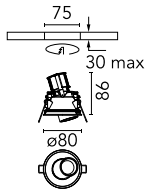

Johnny Ø 80 Trim 1L Round

■ 03.0700.14A - Black

Recessed luminaire with LED light source. Power supply not included.

Main specifications

Number of heads	1	Net lumen (lm)	399
Lamp category	LED	Mountings	Ceiling recessed
Power (W)	6.2W	Environment	Indoor dry location
CCT (K)	3000K		
CRI	90		

Optical

Lighting type	Direct
LED type	Power LED
Light distribution	Symmetric
Optical type	Spot
Beam angle (°)	11
Beam angle C90-270 (°)	11

Beam Angle:	11°		
h(m)	E(lx)	D(m)	
1	7629	0.19	
2	1907	0.38	
3	848	0.57	
4	477	0.76	
5	305	0.95	

Physical

Color	Black
Orientation	Adjustable
Recessed depth (mm)	102
Weight (kg)	0.24
Tilt (°)	20

Note

Accessories included (honeycomb and screening crosspiece).

Johnny Ø 80 Trim 1L Round

Continuous current power supply of 10-20W, 110/240V – 50/60Hz with power current selected through adjustable 250 mA – 10W / 350 mA – 15W / 400 mA – 17W / 450 mA – 19W / 500/550/600/700 mA – 20W, Dali 1 switch.
60.8847