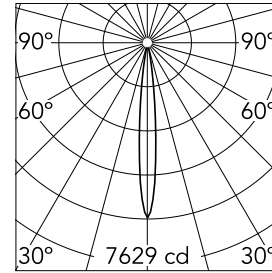

Johnny Ø 80 Trim 1L Round

■ 03.0700.14 - Black

Recessed luminaire with LED light source. Power supply not included.

Main specifications

Number of heads	1	Net lumen (lm)	399
Lamp category	LED	Mountings	Ceiling recessed
Power (W)	6.2W	Environment	Indoor
CCT (K)	3000K		
CRI	90		

Optical

Lighting type	Direct
LED type	Power LED
Light distribution	Symmetric
Optical type	Spot
Beam angle (°)	11
Beam angle C90-270 (°)	11

Beam Angle: 11°

	h(m)	E(lx)	D(m)
1	7629	0.19	
2	1907	0.38	
3	848	0.57	
4	477	0.76	
5	305	0.95	