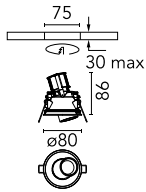

Johnny Ø 80 Trim 1L Round

■ 03.0700.14 - Black

Recessed luminaire with LED light source. Power supply not included.

Main specifications

Number of heads	1	Net lumen (lm)	399
Lamp category	LED	Mountings	Ceiling recessed
Power (W)	6.2W	Environment	Indoor
CCT (K)	3000K		
CRI	90		

Optical

Lighting type	Direct
LED type	Power LED
Light distribution	Symmetric
Optical type	Spot
Beam angle (°)	11
Beam angle C90-270 (°)	11

Beam Angle: 11°

	h(m)	E(lx)	D(m)
1	7629	0.19	
2	1907	0.38	
3	848	0.57	
4	477	0.76	
5	305	0.95	

Physical

Color	Black
Orientation	Adjustable
Recessed depth (mm)	102
Weight (kg)	0.24
Tilt (°)	20

Note

Accessories included (honeycomb and screening crosspiece).

Johnny Ø 80 Trim 1L Round

Non dimmable continuous current power supply of 220/240V – 50/60Hz with power current selected through adjustable with switch 200 mA – 8,5W / 300 mA – 13W / 350 mA – 15W / 400 mA – 17,5W / 450 mA – 19,5W / 500 mA – 22W
60.9160