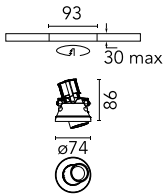

Johnny Ø 80 No Trim 1L Round

■ 03.0709.14ANT - Black

Recessed luminaire with LED light source. Power supply not included.

Main specifications

Number of heads	1	Net lumen (lm)	300
Lamp category	LED	Mountings	Ceiling recessed
Power (W)	6.2W	Environment	Indoor dry location
CCT (K)	2700K		
CRI	90		

Optical

Lighting type	Direct
LED type	Power LED
Light distribution	Symmetric
Optical type	Flood
Beam angle (°)	31
Beam angle C90-270 (°)	31

Beam Angle:	31°		
	h(m)	E(lx)	D(m)
1	963	0.55	
2	241	1.10	
3	107	1.65	
4	60	2.20	
5	39	2.75	

Physical

Color	Black
Orientation	Adjustable
Recessed depth (mm)	102
Weight (kg)	0.24
Tilt (°)	20

Note

Accessories included (honeycomb and screening crosspiece).

Johnny Ø 80 No Trim 1L Round

Continuous current power supply of 13-20W, 110/240V – 50/60Hz with power current selected through adjustable 300 mA – 15W / 350 mA – 18W / 400/450/500/550/600/ 650/700/750/800/850/900 mA – 15W. switch. 0/1-10V or push dimming
60.9188