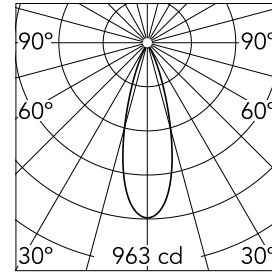

Johnny Ø 80 No Trim 1L Round

■ 03.0709.14ANT - Black

Recessed luminaire with LED light source. Power supply not included.

Main specifications

Number of heads	1	Net lumen (lm)	300
Lamp category	LED	Mountings	Ceiling recessed
Power (W)	6.2W	Environment	Indoor dry location
CCT (K)	2700K		
CRI	90		

Optical

Lighting type	Direct
LED type	Power LED
Light distribution	Symmetric
Optical type	Flood
Beam angle (°)	31
Beam angle C90-270 (°)	31

Beam Angle:	31°		
	h(m)	E(lx)	D(m)
1	963	0.55	
2	241	1.10	
3	107	1.65	
4	60	2.20	
5	39	2.75	