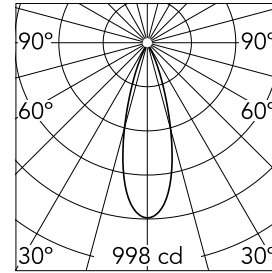

Johnny Ø 80 No Trim 1L Round

■ 03.0708.14ANT - Black

Recessed luminaire with LED light source. Power supply not included.

Main specifications

Number of heads	1	Net lumen (lm)	311
Lamp category	LED	Mountings	Ceiling recessed
Power (W)	6.2W	Environment	Indoor dry location
CCT (K)	3000K		
CRI	90		

Optical

Lighting type	Direct
LED type	Power LED
Light distribution	Symmetric
Optical type	Flood
Beam angle (°)	31
Beam angle C90-270 (°)	31

Beam Angle:	31°		
h(m)	E(lx)	D(m)	
1	998	0.55	
2	249	1.10	
3	111	1.65	
4	62	2.20	
5	40	2.75	

Physical

Color	Black
Orientation	Adjustable
Recessed depth (mm)	102
Weight (kg)	0.24
Tilt (°)	20

Note

Accessories included (honeycomb and screening crosspiece).

Johnny Ø 80 No Trim 1L Round

Continuous current power supply of 10-20W, 110/240V – 50/60Hz with power current selected through adjustable 250 mA – 10W / 350 mA – 15W / 400 mA – 17W / 450 mA – 19W / 500/550/600/700 mA – 20W, Dali 1 switch.
60.8847