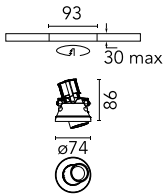

Johnny Ø 80 No Trim 1L Round

■ 03.0708.14ANT - Black

Recessed luminaire with LED light source. Power supply not included.

Main specifications

Number of heads	1	Net lumen (lm)	311
Lamp category	LED	Mountings	Ceiling recessed
Power (W)	6.2W	Environment	Indoor dry location
CCT (K)	3000K		
CRI	90		

Optical

Lighting type	Direct
LED type	Power LED
Light distribution	Symmetric
Optical type	Flood
Beam angle (°)	31
Beam angle C90-270 (°)	31

Beam Angle:	31°		
h(m)	E(lx)	D(m)	
1	998	0.55	
2	249	1.10	
3	111	1.65	
4	62	2.20	
5	40	2.75	

Physical

Color	Black
Orientation	Adjustable
Recessed depth (mm)	102
Weight (kg)	0.24
Tilt (°)	20

Note

Accessories included (honeycomb and screening crosspiece).

Johnny Ø 80 No Trim 1L Round

Continuous current power supply of 10-20W, 110/240V – 50/60Hz with power current selected through adjustable 250 mA – 10W / 350 mA – 15W / 400 mA – 17W / 450 mA – 19W / 500/550/600/700 mA – 20W, Dali 1 switch.
60.8847