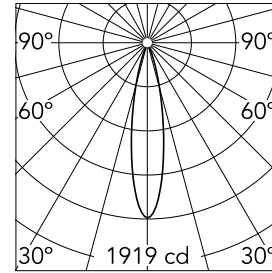

Optical

Lighting type	Direct
LED type	Power LED
Light distribution	Symmetric
Optical type	Medium
Beam angle (°)	21
Beam angle C90-270 (°)	21

Beam Angle:	21°		
h(m)	E(lx)	D(m)	
1	1919	0.37	
2	480	0.74	
3	213	1.12	
4	120	1.49	
5	77	1.86	

Physical

Color	Black
Orientation	Adjustable
Recessed depth (mm)	102
Weight (kg)	0.24
Tilt (°)	20

Note

Accessories included (honeycomb and screening crosspiece).

Johnny Ø 80 No Trim 1L Round

Installation frame No Trim
08.9102.00