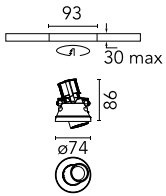

Johnny Ø 80 No Trim 1L Round

■ 03.0705.14ANT - Black

Recessed luminaire with LED light source. Power supply not included.

Main specifications

Number of heads	1	Net lumen (lm)	359
Lamp category	LED	Mountings	Ceiling recessed
Power (W)	6.2W	Environment	Indoor dry location
CCT (K)	2700K		
CRI	90		

Optical

Lighting type	Direct
LED type	Power LED
Light distribution	Symmetric
Optical type	Medium
Beam angle (°)	21
Beam angle C90-270 (°)	21

Beam Angle:	21°		
h(m)	E(lx)	D(m)	
1	1919	0.37	
2	480	0.74	
3	213	1.12	
4	120	1.49	
5	77	1.86	

Physical

Color	Black
Orientation	Adjustable
Recessed depth (mm)	102
Weight (kg)	0.24
Tilt (°)	20

Note

Accessories included (honeycomb and screening crosspiece).

Johnny Ø 80 No Trim 1L Round

Installation frame No Trim
08.9102.00