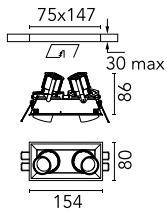

Johnny 80 Trim 2L Square

03.0717.40 - White

Recessed luminaire with LED light source. Power supply not included. Requires one power supply for each optic body.

Main specifications

Number of heads	2	Net lumen (lm)	600.9
Lamp category	LED	Mountings	Ceiling recessed
Power (W)	6.2W	Environment	Indoor
CCT (K)	2700K		
CRI	90		

Optical

Lighting type	Direct
LED type	Power LED
Light distribution	Symmetric
Optical type	Flood
Beam angle (°)	33

Beam Angle: 31°

h(m)	E(lx)	D(m)
1	963	0.55
2	241	1.10
3	107	1.65
4	60	2.20
5	39	2.75

Luminous flux luminaire
300 lm (EXTREME CUT OFF)

Physical

Color	White
Orientation	Adjustable
Recessed depth (mm)	192
Weight (kg)	0.45
Tilt (°)	20

Note

Accessories included (honeycomb and screening crosspiece).

Johnny 80 Trim 2L Square

Non dimmable continuous current power supply of 220/240V – 50/60Hz with power current selected through adjustable with switch 200 mA – 8,5W / 300 mA – 13W / 350 mA – 15W / 400 mA – 17,5W / 450 mA – 19,5W / 500 mA – 22W
60.9160