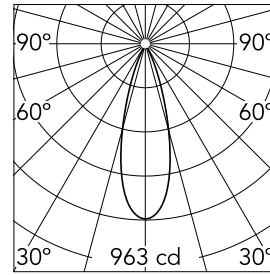

Johnny 80 Trim 2L Square

03.0717.40 - White

Recessed luminaire with LED light source. Power supply not included. Requires one power supply for each optic body.

Main specifications

Number of heads	2	Net lumen (lm)	600.9
Lamp category	LED	Mountings	Ceiling recessed
Power (W)	6.2W	Environment	Indoor
CCT (K)	2700K		
CRI	90		

Optical

Lighting type	Direct
LED type	Power LED
Light distribution	Symmetric
Optical type	Flood
Beam angle (°)	33

Beam Angle: 31°

h(m)	E(lx)	D(m)
1	963	0.55
2	241	1.10
3	107	1.65
4	60	2.20
5	39	2.75

Luminous flux luminaire
300 lm (EXTREME CUT OFF)