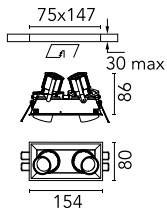

Johnny 80 Trim 2L Square

03.0716.40A - White

Recessed luminaire with LED light source. Power supply not included. Requires one power supply for each optic body.

Main specifications

Number of heads	2	Net lumen (lm)	311
Lamp category	LED	Mountings	Ceiling recessed
Power (W)	6.2W	Environment	Indoor dry location
CCT (K)	3000K		
CRI	90		

Optical

Lighting type	Direct
LED type	Power LED
Light distribution	Symmetric Flood
Optical type	Flood
Beam angle (°)	31
Beam angle C90-270 (°)	31

Beam Angle:	31°		
h(m)	E(lx)	D(m)	
1	998	0.55	
2	249	1.10	
3	111	1.65	
4	62	2.20	
5	40	2.75	

Physical

Color	White
Orientation	Adjustable
Recessed depth (mm)	192
Weight (kg)	0.45
Tilt (°)	20

Note

Accessories included (honeycomb and screening crosspiece).

Johnny 80 Trim 2L Square

Continuous current power supply, 1-10V, regulable Mains, leading & trailing edge 220/240V – 50/60Hz, 500mA – 10W
60.9411