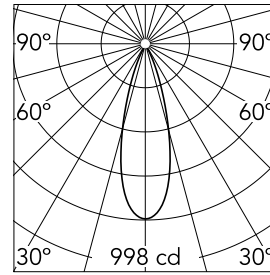

Johnny 80 Trim 2L Square

03.0716.40A - White

Recessed luminaire with LED light source. Power supply not included. Requires one power supply for each optic body.

Main specifications

Number of heads	2	Net lumen (lm)	311
Lamp category	LED	Mountings	Ceiling recessed
Power (W)	6.2W	Environment	Indoor dry location
CCT (K)	3000K		
CRI	90		

Optical

Lighting type	Direct
LED type	Power LED
Light distribution	Symmetric Flood
Optical type	Flood
Beam angle (°)	31
Beam angle C90-270 (°)	31

Beam Angle:	31°		
h(m)	E(lx)	D(m)	
1	998	0.55	
2	249	1.10	
3	111	1.65	
4	62	2.20	
5	40	2.75	

Physical

Color	White
Orientation	Adjustable
Recessed depth (mm)	192
Weight (kg)	0.45
Tilt (°)	20

Note

Accessories included (honeycomb and screening crosspiece).

Johnny 80 Trim 2L Square

Continuous current power supply, 1-10V, regulable Mains, leading & trailing edge 220/240V – 50/60Hz, 500mA – 10W
60.9411