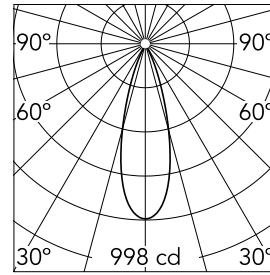

Johnny 80 Trim 2L Square

03.0716.40 - White

Recessed luminaire with LED light source. Power supply not included. Requires one power supply for each optic body.

Main specifications

Number of heads	2	Net lumen (lm)	622.84
Lamp category	LED	Mountings	Ceiling recessed
Power (W)	6.2W	Environment	Indoor
CCT (K)	3000K		
CRI	90		

Optical

Lighting type	Direct
LED type	Power LED
Light distribution	Symmetric
Optical type	Flood
Beam angle (°)	33

Beam Angle: 31°

h(m)	E(lx)	D(m)
1	998	0.55
2	249	1.10
3	111	1.65
4	62	2.20
5	40	2.75

Luminous flux luminaire
311 lm (EXTREME CUT OFF)