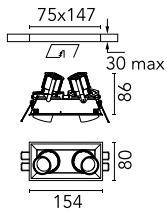

Johnny 80 Trim 2L Square

03.0716.40 - White

Recessed luminaire with LED light source. Power supply not included. Requires one power supply for each optic body.

Main specifications

Number of heads	2	Net lumen (lm)	622.84
Lamp category	LED	Mountings	Ceiling recessed
Power (W)	6.2W	Environment	Indoor
CCT (K)	3000K		
CRI	90		

Optical

Lighting type	Direct
LED type	Power LED
Light distribution	Symmetric
Optical type	Flood
Beam angle (°)	33

Beam Angle: 31°

h(m)	E(lx)	D(m)
1	998	0.55
2	249	1.10
3	111	1.65
4	62	2.20
5	40	2.75

Luminous flux luminaire
311 lm (EXTREME CUT OFF)

Physical

Color	White
Orientation	Adjustable
Recessed depth (mm)	192
Weight (kg)	0.45
Tilt (°)	20

Note

Accessories included (honeycomb and screening crosspiece).

Johnny 80 Trim 2L Square

Non dimmable continuous current power supply of 220/240V – 50/60Hz with power current selected through adjustable with switch 200 mA – 8,5W / 300 mA – 13W / 350 mA – 15W / 400 mA – 17,5W / 450 mA – 19,5W / 500 mA – 22W
60.9160