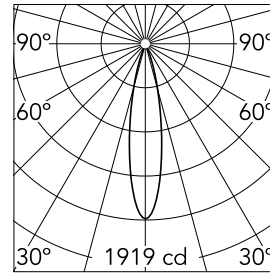

Johnny 80 Trim 2L Square

03.0715.40A - White

Recessed luminaire with LED light source. Power supply not included. Requires one power supply for each optic body.

Main specifications

Number of heads	2	Net lumen (lm)	359
Lamp category	LED	Mountings	Ceiling recessed
Power (W)	6.2W	Environment	Indoor dry location
CCT (K)	2700K		
CRI	90		

Optical

Lighting type	Direct
LED type	Power LED
Light distribution	Symmetric
Optical type	Medium
Beam angle (°)	21
Beam angle C90-270 (°)	21

Beam Angle:	21°		
h(m)	E(lx)	D(m)	
1	1919	0.37	
2	480	0.74	
3	213	1.12	
4	120	1.49	
5	77	1.86	