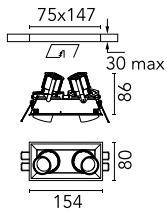

Johnny 80 Trim 2L Square

03.0715.40A - White

Recessed luminaire with LED light source. Power supply not included. Requires one power supply for each optic body.

Main specifications

Number of heads	2	Net lumen (lm)	359
Lamp category	LED	Mountings	Ceiling recessed
Power (W)	6.2W	Environment	Indoor dry location
CCT (K)	2700K		
CRI	90		

Optical

Lighting type	Direct
LED type	Power LED
Light distribution	Symmetric
Optical type	Medium
Beam angle (°)	21
Beam angle C90-270 (°)	21

Beam Angle:	21°		
h(m)	E(lx)	D(m)	
1	1919	0.37	
2	480	0.74	
3	213	1.12	
4	120	1.49	
5	77	1.86	

Physical

Color	White
Orientation	Adjustable
Recessed depth (mm)	192
Weight (kg)	0.45
Tilt (°)	20

Note

Accessories included (honeycomb and screening crosspiece).

Johnny 80 Trim 2L Square

Continuous current power supply of 13-20W, 110/240V – 50/60Hz with power current selected through adjustable 300 mA – 15W / 350 mA – 18W / 400/450/500/550/600/650/700/750/800/850/900 mA – 15W. switch. 0/1-10V or push dimming
60.9188