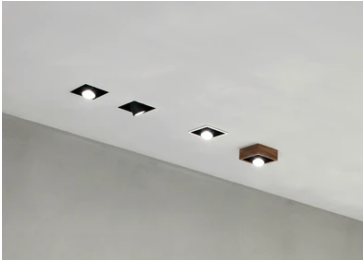

Johnny 80 Trim 2L Square

03.0715.40A - White

Recessed luminaire with LED light source. Power supply not included. Requires one power supply for each optic body.

Main specifications

Number of heads	2	Net lumen (lm)	359
Lamp category	LED	Mountings	Ceiling recessed
Power (W)	6.2W	Environment	Indoor dry location
CCT (K)	2700K		
CRI	90		

Optical

Lighting type	Direct
LED type	Power LED
Light distribution	Symmetric
Optical type	Medium
Beam angle (°)	21
Beam angle C90-270 (°)	21

Beam Angle:	21°		
h(m)	E(lx)	D(m)	
1	1919	0.37	
2	480	0.74	
3	213	1.12	
4	120	1.49	
5	77	1.86	

Physical

Color	White
Orientation	Adjustable
Recessed depth (mm)	192
Weight (kg)	0.45
Tilt (°)	20

Note

Accessories included (honeycomb and screening crosspiece).

Johnny 80 Trim 2L Square

Continuous current power supply of 13-20W, 110/240V – 50/60Hz with power current selected through adjustable 300 mA – 15W / 350 mA – 18W / 400/450/500/550/600/650/700/750/800/850/900 mA – 15W. switch. 0/1-10V or push dimming
60.9188