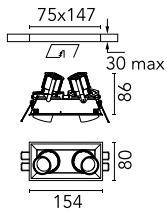

Johnny 80 Trim 2L Square

03.0714.40A - White

Recessed luminaire with LED light source. Power supply not included. Requires one power supply for each optic body.

Main specifications

Number of heads	2	Net lumen (lm)	373
Lamp category	LED	Mountings	Ceiling recessed
Power (W)	6.2W	Environment	Indoor dry location
CCT (K)	3000K		
CRI	90		

Optical

Lighting type	Direct
LED type	Power LED
Light distribution	Symmetric
Optical type	Medium
Beam angle (°)	21
Beam angle C90-270 (°)	21

Beam Angle:	21°		
h(m)	E(lx)	D(m)	
1	1989	0.37	
2	497	0.74	
3	221	1.12	
4	124	1.49	
5	80	1.86	

Physical

Color	White
Orientation	Adjustable
Recessed depth (mm)	192
Weight (kg)	0.45
Tilt (°)	20

Note

Accessories included (honeycomb and screening crosspiece).

Johnny 80 Trim 2L Square

Continuous current power supply, dimmable Casambi 220/240V-50/60Hz, 300mA-16W / 350mA-18,5W / 400mA-21,5W / 450mA-24W / 500mA-27W / 600mA-32W / 650mA-35W / 700mA-36W / 750/800/900/1000/1050mA – 38W
60.9207