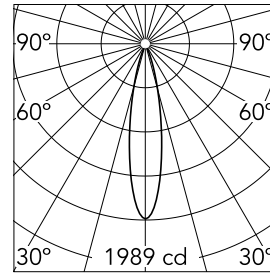

Johnny 80 Trim 2L Square

03.0714.40A - White

Recessed luminaire with LED light source. Power supply not included. Requires one power supply for each optic body.

Main specifications

Number of heads	2	Net lumen (lm)	373
Lamp category	LED	Mountings	Ceiling recessed
Power (W)	6.2W	Environment	Indoor dry location
CCT (K)	3000K		
CRI	90		

Optical

Lighting type	Direct
LED type	Power LED
Light distribution	Symmetric
Optical type	Medium
Beam angle (°)	21
Beam angle C90-270 (°)	21

Beam Angle:	21°		
h(m)	E(lx)	D(m)	
1	1989	0.37	
2	497	0.74	
3	221	1.12	
4	124	1.49	
5	80	1.86	