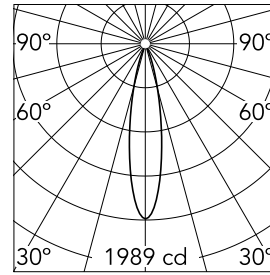

Johnny 80 Trim 2L Square

03.0714.40 - White

Recessed luminaire with LED light source. Power supply not included. Requires one power supply for each optic body.

Main specifications

Number of heads	2	Net lumen (lm)	745
Lamp category	LED	Mountings	Ceiling recessed
Power (W)	6.2W	Environment	Indoor
CCT (K)	3000K		
CRI	90		

Optical

Lighting type	Direct
LED type	Power LED
Light distribution	Symmetric
Optical type	Medium
Beam angle (°)	23

Beam Angle:	21°		
h(m)	E(lx)	D(m)	
1	1989	0.37	
2	497	0.74	
3	221	1.12	
4	124	1.49	
5	80	1.86	