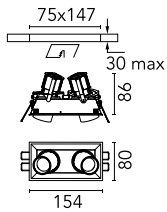

Johnny 80 Trim 2L Square

03.0714.40 - White

Recessed luminaire with LED light source. Power supply not included. Requires one power supply for each optic body.

Main specifications

Number of heads	2	Net lumen (lm)	745
Lamp category	LED	Mountings	Ceiling recessed
Power (W)	6.2W	Environment	Indoor
CCT (K)	3000K		
CRI	90		

Optical

Lighting type	Direct
LED type	Power LED
Light distribution	Symmetric
Optical type	Medium
Beam angle (°)	23

Beam Angle:	21°		
h(m)	E(lx)	D(m)	
1	1989	0.37	
2	497	0.74	
3	221	1.12	
4	124	1.49	
5	80	1.86	

Physical

Color	White
Orientation	Adjustable
Recessed depth (mm)	192
Weight (kg)	0.45
Tilt (°)	20

Note

Accessories included (honeycomb and screening crosspiece).

Johnny 80 Trim 2L Square

Non dimmable continuous current power supply of 220/240V – 50/60Hz with power current selected through adjustable with switch 200 mA – 8,5W / 300 mA – 13W / 350 mA – 15W / 400 mA – 17,5W / 450 mA – 19,5W / 500 mA – 22W
60.9160