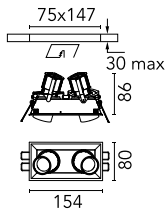

Johnny 80 Trim 2L Square

■ 03.0714.14A - Black

Recessed luminaire with LED light source. Power supply not included. Requires one power supply for each optic body.

Main specifications

Number of heads	2	Net lumen (lm)	373
Lamp category	LED	Mountings	Ceiling recessed
Power (W)	6.2W	Environment	Indoor dry location
CCT (K)	3000K		
CRI	90		

Optical

Lighting type	Direct
LED type	Power LED
Light distribution	Symmetric
Optical type	Medium
Beam angle (°)	21
Beam angle C90-270 (°)	21

Beam Angle:	21°		
h(m)	E(lx)	D(m)	
1	1989	0.37	
2	497	0.74	
3	221	1.12	
4	124	1.49	
5	80	1.86	

Physical

Color	Black
Orientation	Adjustable
Recessed depth (mm)	192
Weight (kg)	0.45
Tilt (°)	20

Note

Accessories included (honeycomb and screening crosspiece).

Johnny 80 Trim 2L Square

Continuous current power supply, 1-10V, regulable Mains, leading & trailing edge 220/240V – 50/60Hz, 500mA – 10W
60.9411