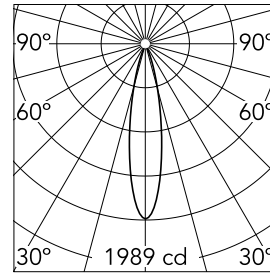

Optical

Lighting type	Direct
LED type	Power LED
Light distribution	Symmetric
Optical type	Medium
Beam angle (°)	21
Beam angle C90-270 (°)	21

Beam Angle:	21°		
h(m)	E(lx)	D(m)	
1	1989	0.37	
2	497	0.74	
3	221	1.12	
4	124	1.49	
5	80	1.86	