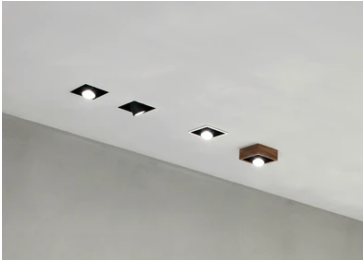

Johnny 80 Trim 2L Square

■ 03.0712.14A - Black

Recessed luminaire with LED light source. Power supply not included. Requires one power supply for each optic body.

Main specifications

Number of heads	2	Net lumen (lm)	399
Lamp category	LED	Mountings	Ceiling recessed
Power (W)	6.2W	Environment	Indoor dry location
CCT (K)	3000K		
CRI	90		

Optical

Lighting type	Direct
LED type	Power LED
Light distribution	Symmetric
Optical type	Spot
Beam angle (°)	11
Beam angle C90-270 (°)	11

Beam Angle: 11°

h(m)	E(lx)	D(m)
1	7629	0.19
2	1907	0.38
3	848	0.57
4	477	0.76
5	305	0.95

Physical

Color	Black
Orientation	Adjustable
Recessed depth (mm)	192
Weight (kg)	0.45
Tilt (°)	20

Note

Accessories included (honeycomb and screening crosspiece).

Johnny 80 Trim 2L Square

Continuous current power supply, 1-10V, regulable Mains, leading & trailing edge 220/240V – 50/60Hz, 500mA – 10W
60.9411