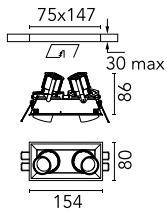

Johnny 80 Trim 2L Square

■ 03.0712.14A - Black

Recessed luminaire with LED light source. Power supply not included. Requires one power supply for each optic body.

Main specifications

Number of heads	2	Net lumen (lm)	399
Lamp category	LED	Mountings	Ceiling recessed
Power (W)	6.2W	Environment	Indoor dry location
CCT (K)	3000K		
CRI	90		

Optical

Lighting type	Direct
LED type	Power LED
Light distribution	Symmetric
Optical type	Spot
Beam angle (°)	11
Beam angle C90-270 (°)	11

Beam Angle: 11°

h(m)	E(lx)	D(m)
1	7629	0.19
2	1907	0.38
3	848	0.57
4	477	0.76
5	305	0.95

Physical

Color	Black
Orientation	Adjustable
Recessed depth (mm)	192
Weight (kg)	0.45
Tilt (°)	20

Note

Accessories included (honeycomb and screening crosspiece).

Johnny 80 Trim 2L Square

Continuous current power supply, 1-10V, regulable Mains, leading & trailing edge 220/240V – 50/60Hz, 500mA – 10W
60.9411