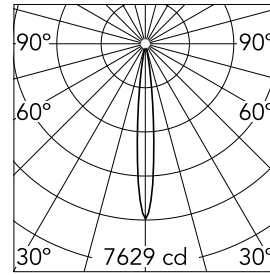

Johnny 80 Trim 2L Square

■ 03.0712.14A - Black

Recessed luminaire with LED light source. Power supply not included. Requires one power supply for each optic body.

Main specifications

Number of heads	2	Net lumen (lm)	399
Lamp category	LED	Mountings	Ceiling recessed
Power (W)	6.2W	Environment	Indoor dry location
CCT (K)	3000K		
CRI	90		

Optical

Lighting type	Direct
LED type	Power LED
Light distribution	Symmetric
Optical type	Spot
Beam angle (°)	11
Beam angle C90-270 (°)	11

Beam Angle: 11°

h(m)	E(lx)	D(m)
1	7629	0.19
2	1907	0.38
3	848	0.57
4	477	0.76
5	305	0.95