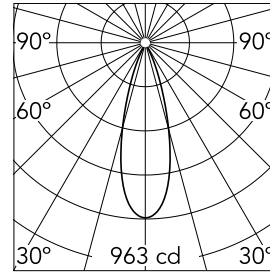

Johnny 80 Trim 1L Square

■ 03.0711.14A - Black

Recessed luminaire with LED light source. Power supply not included.

Main specifications

Number of heads	1	Net lumen (lm)	300
Lamp category	LED	Mountings	Ceiling recessed
Power (W)	6.2W	Environment	Indoor dry location
CCT (K)	2700K		
CRI	90		

Optical

Lighting type	Direct
LED type	Power LED
Light distribution	Symmetric
Optical type	Flood
Beam angle (°)	31
Beam angle C90-270 (°)	31

Beam Angle: 31°

	h(m)	E(lx)	D(m)
1	30	963	0.55
2	4	241	1.10
3	5	107	1.65
4	60	60	2.20
5	39	39	2.75