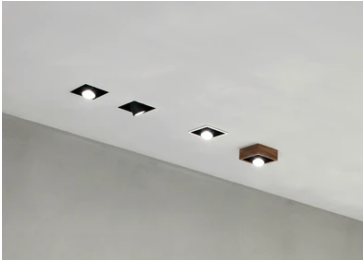

Johnny 80 Trim 1L Square

■ 03.0711.14A - Black

Recessed luminaire with LED light source. Power supply not included.

Main specifications

Number of heads	1	Net lumen (lm)	300
Lamp category	LED	Mountings	Ceiling recessed
Power (W)	6.2W	Environment	Indoor dry location
CCT (K)	2700K		
CRI	90		

Optical

Lighting type	Direct
LED type	Power LED
Light distribution	Symmetric
Optical type	Flood
Beam angle (°)	31
Beam angle C90-270 (°)	31

Beam Angle: 31°

	h(m)	E(lx)	D(m)
1	30	963	0.55
2	4	241	1.10
3	5	107	1.65
4	60	60	2.20
5	39	39	2.75

Physical

Color	Black
Orientation	Adjustable
Recessed depth (mm)	102
Weight (kg)	0.24
Tilt (°)	20

Note

Accessories included (honeycomb and screening crosspiece).

Johnny 80 Trim 1L Square

Continuous current power supply, 1-10V, regulable Mains, leading & trailing edge 220/240V – 50/60Hz, 500mA – 10W
60.9411