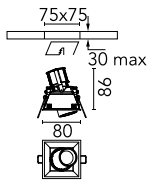

Johnny 80 Trim 1L Square

■ 03.0711.14A - Black

Recessed luminaire with LED light source. Power supply not included.

Main specifications

Number of heads	1	Net lumen (lm)	300
Lamp category	LED	Mountings	Ceiling recessed
Power (W)	6.2W	Environment	Indoor dry location
CCT (K)	2700K		
CRI	90		

Optical

Lighting type	Direct
LED type	Power LED
Light distribution	Symmetric
Optical type	Flood
Beam angle (°)	31
Beam angle C90-270 (°)	31

Beam Angle: 31°

	h(m)	E(lx)	D(m)
1	30	963	0.55
2	4	241	1.10
3	5	107	1.65
4	60	60	2.20
5	39	39	2.75

Physical

Color	Black
Orientation	Adjustable
Recessed depth (mm)	102
Weight (kg)	0.24
Tilt (°)	20

Note

Accessories included (honeycomb and screening crosspiece).

Johnny 80 Trim 1L Square

Continuous current power supply, 1-10V, regulable Mains, leading & trailing edge 220/240V – 50/60Hz, 500mA – 10W
60.9411