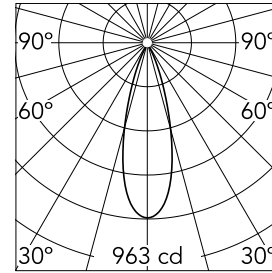

Johnny 80 Trim 1L Square

■ 03.0711.14 - Black

Recessed luminaire with LED light source. Power supply not included.

Main specifications

Number of heads	1	Net lumen (lm)	300
Lamp category	LED	Mountings	Ceiling recessed
Power (W)	6.2W	Environment	Indoor
CCT (K)	2700K		
CRI	90		

Optical

Lighting type	Direct
LED type	Power LED
Light distribution	Symmetric
Optical type	Flood
Beam angle (°)	31
Beam angle C90-270 (°)	31

Beam Angle: 31°

h(m)	E(lx)	D(m)
1	963	0.55
2	241	1.10
3	107	1.65
4	60	2.20
5	39	2.75

Certification / Marking

Physical

Color	Black
Orientation	Adjustable
Recessed depth (mm)	102
Weight (kg)	0.24
Tilt (°)	20

Note

Accessories included (honeycomb and screening crosspiece).

Johnny 80 Trim 1L Square