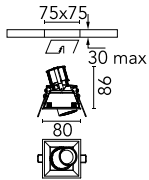

Johnny 80 Trim 1L Square

■ 03.0711.14 - Black

Recessed luminaire with LED light source. Power supply not included.

Main specifications

Number of heads	1	Net lumen (lm)	300
Lamp category	LED	Mountings	Ceiling recessed
Power (W)	6.2W	Environment	Indoor
CCT (K)	2700K		
CRI	90		

Optical

Lighting type	Direct
LED type	Power LED
Light distribution	Symmetric
Optical type	Flood
Beam angle (°)	31
Beam angle C90-270 (°)	31

Beam Angle: 31°

h(m)	E(lx)	D(m)
1	963	0.55
2	241	1.10
3	107	1.65
4	60	2.20
5	39	2.75

Certification / Marking

Physical

Color	Black
Orientation	Adjustable
Recessed depth (mm)	102
Weight (kg)	0.24
Tilt (°)	20

Note

Accessories included (honeycomb and screening crosspiece).

Johnny 80 Trim 1L Square