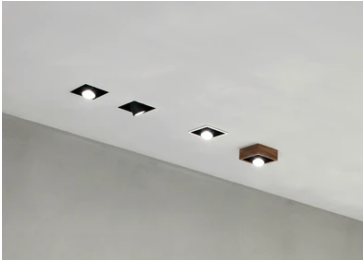

Johnny 80 Trim 1L Square

03.0710.40A - White

Recessed luminaire with LED light source. Power supply not included.

Main specifications

Number of heads	1	Net lumen (lm)	311
Lamp category	LED	Mountings	Ceiling recessed
Power (W)	6.2W	Environment	Indoor dry location
CCT (K)	3000K		
CRI	90		

Optical

Lighting type	Direct
LED type	Power LED
Light distribution	Symmetric
Optical type	Flood
Beam angle (°)	31
Beam angle C90-270 (°)	31

Beam Angle: 31°

	h(m)	E(lx)	D(m)
1	998	0.55	
2	249	1.10	
3	111	1.65	
4	62	2.20	
5	40	2.75	

Physical

Color	White
Orientation	Adjustable
Recessed depth (mm)	102
Weight (kg)	0.24
Tilt (°)	20

Note

Accessories included (honeycomb and screening crosspiece).

Johnny 80 Trim 1L Square

Non dimmable continuous current power supply of 220/240V – 50/60Hz with power current selected through adjustable with switch 200 mA – 8,5W / 300 mA – 13W / 350 mA – 15W / 400 mA – 17,5W / 450 mA – 19,5W / 500 mA – 22W
60.9160