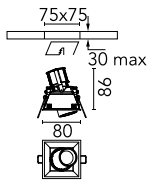

Johnny 80 Trim 1L Square

03.0710.40A - White

Recessed luminaire with LED light source. Power supply not included.

Main specifications

Number of heads	1	Net lumen (lm)	311
Lamp category	LED	Mountings	Ceiling recessed
Power (W)	6.2W	Environment	Indoor dry location
CCT (K)	3000K		
CRI	90		

Optical

Lighting type	Direct
LED type	Power LED
Light distribution	Symmetric
Optical type	Flood
Beam angle (°)	31
Beam angle C90-270 (°)	31

Beam Angle: 31°

	h(m)	E(lx)	D(m)
1	998	0.55	
2	249	1.10	
3	111	1.65	
4	62	2.20	
5	40	2.75	

Physical

Color	White
Orientation	Adjustable
Recessed depth (mm)	102
Weight (kg)	0.24
Tilt (°)	20

Note

Accessories included (honeycomb and screening crosspiece).

Johnny 80 Trim 1L Square

Non dimmable continuous current power supply of 220/240V – 50/60Hz with power current selected through adjustable with switch 200 mA – 8,5W / 300 mA – 13W / 350 mA – 15W / 400 mA – 17,5W / 450 mA – 19,5W / 500 mA – 22W
60.9160