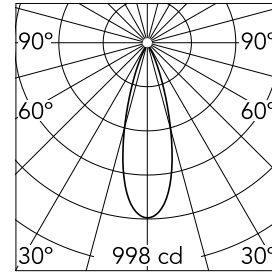

Johnny 80 Trim 1L Square

03.0710.40A - White

Recessed luminaire with LED light source. Power supply not included.

Main specifications

Number of heads	1	Net lumen (lm)	311
Lamp category	LED	Mountings	Ceiling recessed
Power (W)	6.2W	Environment	Indoor dry location
CCT (K)	3000K		
CRI	90		

Optical

Lighting type	Direct
LED type	Power LED
Light distribution	Symmetric
Optical type	Flood
Beam angle (°)	31
Beam angle C90-270 (°)	31

Beam Angle: 31°

	h(m)	E(lx)	D(m)
1	998	0.55	
2	249	1.10	
3	111	1.65	
4	62	2.20	
5	40	2.75	