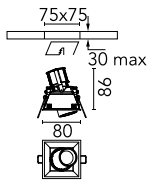

## Johnny 80 Trim 1L Square

03.0707.40A - White

Recessed luminaire with LED light source. Power supply not included.

### Main specifications

<b>Number of heads</b>	1	<b>Net lumen (lm)</b>	359
<b>Lamp category</b>	LED	<b>Mountings</b>	Ceiling recessed
<b>Power (W)</b>	6.2W	<b>Environment</b>	Indoor dry location
<b>CCT (K)</b>	2700K		
<b>CRI</b>	90		

### Physical

<b>Color</b>	White
<b>Orientation</b>	Adjustable
<b>Recessed depth (mm)</b>	102
<b>Weight (kg)</b>	0.24
<b>Tilt (°)</b>	20