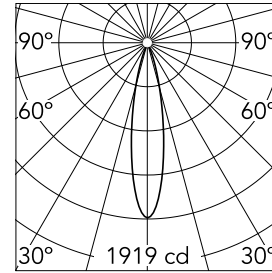

### Main specifications

<b>Number of heads</b>	1	<b>Net lumen (lm)</b>	359
<b>Lamp category</b>	LED	<b>Mountings</b>	Ceiling recessed
<b>Power (W)</b>	6.2W	<b>Environment</b>	Indoor dry location
<b>CCT (K)</b>	2700K		
<b>CRI</b>	90		

### Optical

<b>Lighting type</b>	Direct
<b>LED type</b>	Power LED
<b>Light distribution</b>	Symmetric
<b>Optical type</b>	Medium
<b>Beam angle (°)</b>	21
<b>Beam angle C90-270 (°)</b>	21

<b>Beam Angle:</b>	21°		
<b>h(m)</b>	<b>E(lx)</b>	<b>D(m)</b>	
1	1919	0.37	
2	480	0.74	
3	213	1.12	
4	120	1.49	
5	77	1.86	

### Physical

<b>Color</b>	White
<b>Orientation</b>	Adjustable
<b>Recessed depth (mm)</b>	102
<b>Weight (kg)</b>	0.24
<b>Tilt (°)</b>	20