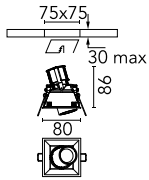

Johnny 80 Trim 1L Square

■ 03.0707.14A - Black

Recessed luminaire with LED light source. Power supply not included.

Main specifications

Number of heads	1	Net lumen (lm)	359
Lamp category	LED	Mountings	Ceiling recessed
Power (W)	6.2W	Environment	Indoor dry location
CCT (K)	2700K		
CRI	90		

Optical

Lighting type	Direct
LED type	Power LED
Light distribution	Symmetric
Optical type	Medium
Beam angle (°)	21
Beam angle C90-270 (°)	21

Beam Angle:	21°		
h(m)	E(lx)	D(m)	
1	1919	0.37	
2	480	0.74	
3	213	1.12	
4	120	1.49	
5	77	1.86	

Physical

Color	Black
Orientation	Adjustable
Recessed depth (mm)	102
Weight (kg)	0.24
Tilt (°)	20

Note

Accessories included (honeycomb and screening crosspiece).

Johnny 80 Trim 1L Square

Continuous current power supply of 12-20W, 110/240V – 50/60Hz with power current selected through adjustable 350mA – 17W / 400mA – 19W / 450 / 550 / 600 / 700mA – 20W regulable Dali 1 y Dali 2
60.9222