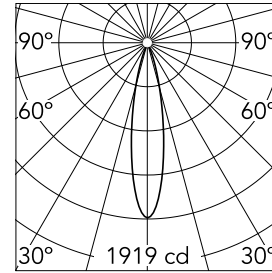

Johnny 80 Trim 1L Square

■ 03.0707.14A - Black

Recessed luminaire with LED light source. Power supply not included.

Main specifications

Number of heads	1	Net lumen (lm)	359
Lamp category	LED	Mountings	Ceiling recessed
Power (W)	6.2W	Environment	Indoor dry location
CCT (K)	2700K		
CRI	90		

Optical

Lighting type	Direct
LED type	Power LED
Light distribution	Symmetric
Optical type	Medium
Beam angle (°)	21
Beam angle C90-270 (°)	21

Beam Angle:	21°		
h(m)	E(lx)	D(m)	
1	1919	0.37	
2	480	0.74	
3	213	1.12	
4	120	1.49	
5	77	1.86	