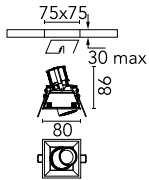

Johnny 80 Trim 1L Square

03.0706.40 - White

Recessed luminaire with LED light source. Power supply not included.

Main specifications

Number of heads	1	Net lumen (lm)	373
Lamp category	LED	Mountings	Ceiling recessed
Power (W)	6.2W	Environment	Indoor
CCT (K)	3000K		
CRI	90		

Optical

Lighting type	Direct
LED type	Power LED
Light distribution	Symmetric
Optical type	Medium
Beam angle (°)	21
Beam angle C90-270 (°)	21

Beam Angle: 21°

h(m)	E(lx)	D(m)
1	1989	0.37
2	497	0.74
3	221	1.12
4	124	1.49
5	80	1.86

Certification / Marking

Physical

Color	White
Orientation	Adjustable
Recessed depth (mm)	102
Weight (kg)	0.24
Tilt (°)	20

Note

Accessories included (honeycomb and screening crosspiece).

Johnny 80 Trim 1L Square