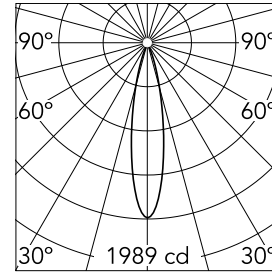

Johnny 80 Trim 1L Square

03.0706.40 - White

Recessed luminaire with LED light source. Power supply not included.

Main specifications

Number of heads	1	Net lumen (lm)	373
Lamp category	LED	Mountings	Ceiling recessed
Power (W)	6.2W	Environment	Indoor
CCT (K)	3000K		
CRI	90		

Optical

Lighting type	Direct
LED type	Power LED
Light distribution	Symmetric
Optical type	Medium
Beam angle (°)	21
Beam angle C90-270 (°)	21

Beam Angle: 21°

h(m)	E(lx)	D(m)
1	1989	0.37
2	497	0.74
3	221	1.12
4	124	1.49
5	80	1.86

Certification / Marking

Physical

Color	White
Orientation	Adjustable
Recessed depth (mm)	102
Weight (kg)	0.24
Tilt (°)	20

Note

Accessories included (honeycomb and screening crosspiece).

Johnny 80 Trim 1L Square