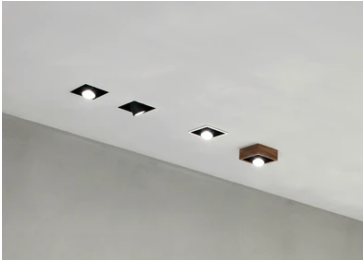

## Johnny 80 Trim 1L Square

03.0703.40A - White

Recessed luminaire with LED light source. Power supply not included.