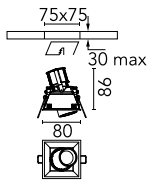

## Johnny 80 Trim 1L Square

03.0703.40A - White

Recessed luminaire with LED light source. Power supply not included.

### Main specifications

<b>Number of heads</b>	1	<b>Net lumen (lm)</b>	385
<b>Lamp category</b>	LED	<b>Mountings</b>	Ceiling recessed
<b>Power (W)</b>	6.2W	<b>Environment</b>	Indoor dry location
<b>CCT (K)</b>	2700K		
<b>CRI</b>	90		

### Physical

<b>Color</b>	White
<b>Orientation</b>	Adjustable
<b>Recessed depth (mm)</b>	102
<b>Weight (kg)</b>	0.24
<b>Tilt (°)</b>	20