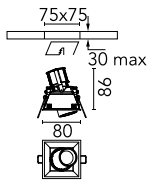

## Johnny 80 Trim 1L Square

■ 03.0703.14A - Black

Recessed luminaire with LED light source. Power supply not included.

### Main specifications

<b>Number of heads</b>	1	<b>Net lumen (lm)</b>	385
<b>Lamp category</b>	LED	<b>Mountings</b>	Ceiling recessed
<b>Power (W)</b>	6.2W	<b>Environment</b>	Indoor dry location
<b>CCT (K)</b>	2700K		
<b>CRI</b>	90		

### Physical

<b>Color</b>	Black
<b>Orientation</b>	Adjustable
<b>Recessed depth (mm)</b>	102
<b>Weight (kg)</b>	0.24
<b>Tilt (°)</b>	20