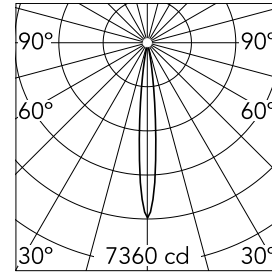

### Main specifications

<b>Number of heads</b>	1	<b>Net lumen (lm)</b>	385
<b>Lamp category</b>	LED	<b>Mountings</b>	Ceiling recessed
<b>Power (W)</b>	6.2W	<b>Environment</b>	Indoor dry location
<b>CCT (K)</b>	2700K		
<b>CRI</b>	90		

### Optical

<b>Lighting type</b>	Direct
<b>LED type</b>	Power LED
<b>Light distribution</b>	Symmetric
<b>Optical type</b>	Spot
<b>Beam angle (°)</b>	11
<b>Beam angle C90-270 (°)</b>	11

<b>Beam Angle:</b>	11°		
<b>h(m)</b>	<b>E(lx)</b>	<b>D(m)</b>	
1	7360	0.19	
2	1840	0.38	
3	818	0.57	
4	460	0.76	
5	294	0.95	

Luminous flux luminaire  
385 lm (EXTREME CUT OFF)

### Physical

<b>Color</b>	Black
<b>Orientation</b>	Adjustable
<b>Recessed depth (mm)</b>	102
<b>Weight (kg)</b>	0.24
<b>Tilt (°)</b>	20