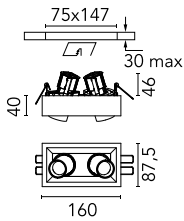

### Main specifications

<b>Number of heads</b>	2	<b>Net lumen (lm)</b>	300
<b>Lamp category</b>	LED	<b>Mountings</b>	Ceiling recessed
<b>Power (W)</b>	6.2W	<b>Environment</b>	Indoor dry location
<b>CCT (K)</b>	2700K		
<b>CRI</b>	90		