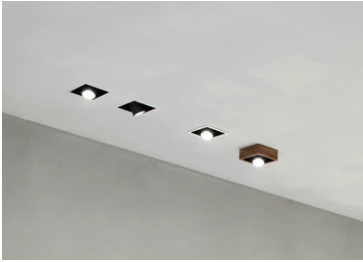

## Johnny 80 Semi-Recessed 2L Square

■ 03.0775.CEA - Concrete/White

Semi-recessed luminaire with LED light source. Power supply not included. Requires one power supply for each optic body.

### Optical

<b>Lighting type</b>	Direct
<b>LED type</b>	Power LED
<b>Light distribution</b>	Symmetric
<b>Optical type</b>	Flood
<b>Beam angle (°)</b>	31
<b>Beam angle C90-270 (°)</b>	31

<b>Beam Angle:</b>	31°	
<b>h(m)</b>	<b>E(lx)</b>	<b>D(m)</b>
1	963	0.55
2	241	1.10
3	107	1.65
4	60	2.20
5	39	2.75

Luminous flux luminaire  
300 lm (EXTREME CUT OFF)