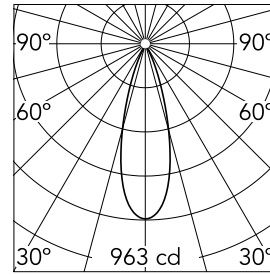

### Main specifications

<b>Number of heads</b>	2	<b>Net lumen (lm)</b>	300
<b>Lamp category</b>	LED	<b>Mountings</b>	Ceiling recessed
<b>Power (W)</b>	6.2W	<b>Environment</b>	Indoor dry location
<b>CCT (K)</b>	2700K		
<b>CRI</b>	90		

### Optical

<b>Lighting type</b>	Direct
<b>LED type</b>	Power LED
<b>Light distribution</b>	Symmetric
<b>Optical type</b>	Flood
<b>Beam angle (°)</b>	31
<b>Beam angle C90-270 (°)</b>	31

<b>Beam Angle:</b>	31°	
<b>h(m)</b>	<b>E(lx)</b>	<b>D(m)</b>
1	963	0.55
2	241	1.10
3	107	1.65
4	60	2.20
5	39	2.75