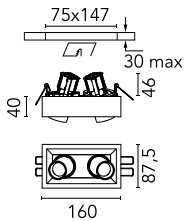

## Johnny 80 Semi-Recessed 2L Square

■ 03.0775.CE - Concrete

Semi-recessed luminaire with LED light source. Power supply not included. Requires one power supply for each optic body.