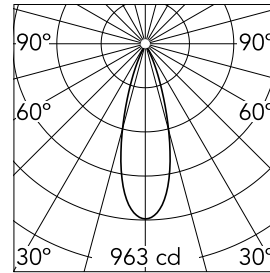

Johnny 80 Semi-Recessed 2L Square

03.0775.40A - White/White

Semi-recessed luminaire with LED light source. Power supply not included. Requires one power supply for each optic body.

Main specifications

Number of heads	2	Net lumen (lm)	300
Lamp category	LED	Mountings	Ceiling recessed
Power (W)	6.2W	Environment	Indoor dry location
CCT (K)	2700K		
CRI	90		

Optical

Lighting type	Direct
LED type	Power LED
Light distribution	Symmetric
Optical type	Flood
Beam angle (°)	31
Beam angle C90-270 (°)	31

Beam Angle:	31°		
h(m)	E(lx)	D(m)	
1	963	0.55	
2	241	1.10	
3	107	1.65	
4	60	2.20	
5	39	2.75	