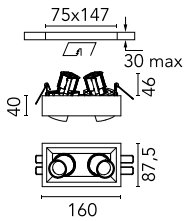

Johnny 80 Semi-Recessed 2L Square

03.0775.40A - White/White

Semi-recessed luminaire with LED light source. Power supply not included. Requires one power supply for each optic body.

Main specifications

Number of heads	2	Net lumen (lm)	300
Lamp category	LED	Mountings	Ceiling recessed
Power (W)	6.2W	Environment	Indoor dry location
CCT (K)	2700K		
CRI	90		

Optical

Lighting type	Direct
LED type	Power LED
Light distribution	Symmetric
Optical type	Flood
Beam angle (°)	31
Beam angle C90-270 (°)	31

Beam Angle:	31°		
h(m)	E(lx)	D(m)	
1	963	0.55	
2	241	1.10	
3	107	1.65	
4	60	2.20	
5	39	2.75	

Physical

Color	White/White
Orientation	Adjustable
Recessed depth (mm)	152
Weight (kg)	0.65
Tilt (°)	20

Note

Accessories included (honeycomb and screening crosspiece).

Johnny 80 Semi-Recessed 2L Square

Non dimmable continuous current power supply of 220/240V – 50/60Hz with power current selected through adjustable with switch 200 mA – 8,5W / 300 mA – 13W / 350 mA – 15W / 400 mA – 17,5W / 450 mA – 19,5W / 500 mA – 22W
60.9160