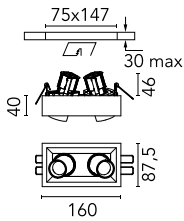

Johnny 80 Semi-Recessed 2L Square

■ 03.0775.14A - Black

Semi-recessed luminaire with LED light source. Power supply not included. Requires one power supply for each optic body.

Main specifications

Number of heads	2	Net lumen (lm)	300
Lamp category	LED	Mountings	Ceiling recessed
Power (W)	6.2W	Environment	Indoor dry location
CCT (K)	2700K		
CRI	90		

Optical

Lighting type	Direct
LED type	Power LED
Light distribution	Symmetric
Optical type	Flood
Beam angle (°)	31
Beam angle C90-270 (°)	31

Beam Angle:	31°	
h(m)	E(lx)	D(m)
1	963	0.55
2	241	1.10
3	107	1.65
4	60	2.20
5	39	2.75

Physical

Color	Black
Orientation	Adjustable
Recessed depth (mm)	152
Weight (kg)	0.5
Tilt (°)	20

Note

Accessories included (honeycomb and screening crosspiece).

Johnny 80 Semi-Recessed 2L Square

Continuous current power supply, 1-10V, regulable Mains, leading & trailing edge 220/240V – 50/60Hz, 500mA – 10W
60.9411