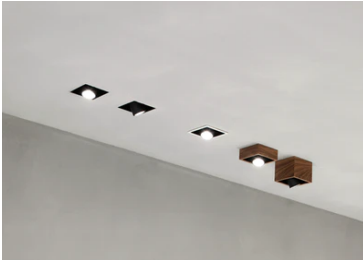

Johnny 80 Semi-Recessed 2L Square

■ 03.0775.14A - Black

Semi-recessed luminaire with LED light source. Power supply not included. Requires one power supply for each optic body.

Main specifications

Number of heads	2	Net lumen (lm)	300
Lamp category	LED	Mountings	Ceiling recessed
Power (W)	6.2W	Environment	Indoor dry location
CCT (K)	2700K		
CRI	90		

Optical

Lighting type	Direct
LED type	Power LED
Light distribution	Symmetric
Optical type	Flood
Beam angle (°)	31
Beam angle C90-270 (°)	31

Beam Angle:	31°	
h(m)	E(lx)	D(m)
1	963	0.55
2	241	1.10
3	107	1.65
4	60	2.20
5	39	2.75

Physical

Color	Black
Orientation	Adjustable
Recessed depth (mm)	152
Weight (kg)	0.5
Tilt (°)	20

Note

Accessories included (honeycomb and screening crosspiece).

Johnny 80 Semi-Recessed 2L Square

Continuous current power supply, 1-10V, regulable Mains, leading & trailing edge 220/240V – 50/60Hz, 500mA – 10W
60.9411