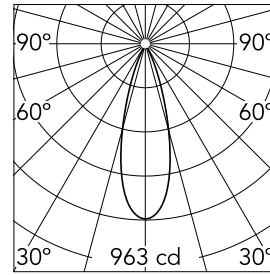

Johnny 80 Semi-Recessed 2L Square

■ 03.0775.14A - Black

Semi-recessed luminaire with LED light source. Power supply not included. Requires one power supply for each optic body.

Main specifications

Number of heads	2	Net lumen (lm)	300
Lamp category	LED	Mountings	Ceiling recessed
Power (W)	6.2W	Environment	Indoor dry location
CCT (K)	2700K		
CRI	90		

Optical

Lighting type	Direct
LED type	Power LED
Light distribution	Symmetric
Optical type	Flood
Beam angle (°)	31
Beam angle C90-270 (°)	31

Beam Angle:	31°	
h(m)	E(lx)	D(m)
1	963	0.55
2	241	1.10
3	107	1.65
4	60	2.20
5	39	2.75