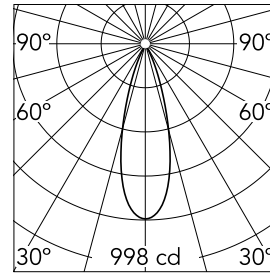

Johnny 80 Semi-Recessed 2L Square

■ □ 03.0774.CEA - Concrete/White

Semi-recessed luminaire with LED light source. Power supply not included. Requires one power supply for each optic body.

Main specifications

Number of heads	2	Net lumen (lm)	311
Lamp category	LED	Mountings	Ceiling recessed
Power (W)	6.2W	Environment	Indoor dry location
CCT (K)	3000K		
CRI	90		

Optical

Lighting type	Direct
LED type	Power LED
Light distribution	Symmetric
Optical type	Flood
Beam angle (°)	31
Beam angle C90-270 (°)	31