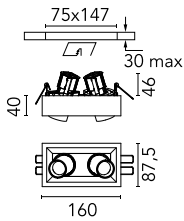

Johnny 80 Semi-Recessed 2L Square

■ □ 03.0774.CEA - Concrete/White

Semi-recessed luminaire with LED light source. Power supply not included. Requires one power supply for each optic body.

Main specifications

Number of heads	2	Net lumen (lm)	311
Lamp category	LED	Mountings	Ceiling recessed
Power (W)	6.2W	Environment	Indoor dry location
CCT (K)	3000K		
CRI	90		

Optical

Lighting type	Direct
LED type	Power LED
Light distribution	Symmetric
Optical type	Flood
Beam angle (°)	31
Beam angle C90-270 (°)	31

Physical

Color	Concrete/White
Orientation	Adjustable
Recessed depth (mm)	152
Weight (kg)	0.65
Tilt (°)	20

Note

Accessories included (honeycomb and screening crosspiece).

Johnny 80 Semi-Recessed 2L Square

Continuous current power supply, dimmable Casambi 220/240V-50/60Hz, 300mA-16W / 350mA-18,5W / 400mA-21,5W / 450mA-24W / 500mA-27W / 600mA-32W / 650mA-35W / 700mA-36W / 750/800/900/1000/1050mA – 38W
60.9207