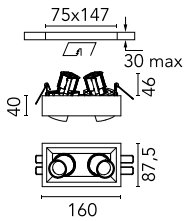

Johnny 80 Semi-Recessed 2L Square

■ 03.0774.CE - Concrete

Semi-recessed luminaire with LED light source. Power supply not included. Requires one power supply for each optic body.

Main specifications

Number of heads	2	Net lumen (lm)	622.84
Lamp category	LED	Mountings	Ceiling recessed
Power (W)	6.2W	Environment	Indoor
CCT (K)	3000K		
CRI	90		

Optical

Lighting type	Direct
LED type	Power LED
Light distribution	Symmetric
Optical type	Flood
Beam angle (°)	33

Beam Angle:	31°	
h(m)	E(lx)	D(m)
1	998	0.55
2	249	1.10
3	111	1.65
4	62	2.20
5	40	2.75

Luminous flux luminaire
311 lm (EXTREME CUT OFF)

Physical

Color	Concrete
Orientation	Adjustable
Recessed depth (mm)	152
Weight (kg)	0.50
Tilt (°)	20

Note

Accessories included (honeycomb and screening crosspiece).

Johnny 80 Semi-Recessed 2L Square

Non dimmable continuous current power supply of 220/240V – 50/60Hz with power current selected through adjustable with switch 200 mA – 8,5W / 300 mA – 13W / 350 mA – 15W / 400 mA – 17,5W / 450 mA – 19,5W / 500 mA – 22W
60.9160