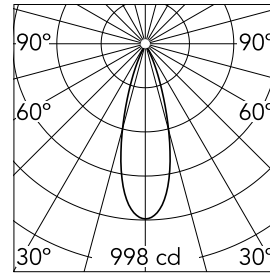

Johnny 80 Semi-Recessed 2L Square

■ 03.0774.CE - Concrete

Semi-recessed luminaire with LED light source. Power supply not included. Requires one power supply for each optic body.

Main specifications

Number of heads	2	Net lumen (lm)	622.84
Lamp category	LED	Mountings	Ceiling recessed
Power (W)	6.2W	Environment	Indoor
CCT (K)	3000K		
CRI	90		

Optical

Lighting type	Direct
LED type	Power LED
Light distribution	Symmetric
Optical type	Flood
Beam angle (°)	33

Beam Angle:	31°	
h(m)	E(lx)	D(m)
1	998	0.55
2	249	1.10
3	111	1.65
4	62	2.20
5	40	2.75

Luminous flux luminaire
311 lm (EXTREME CUT OFF)